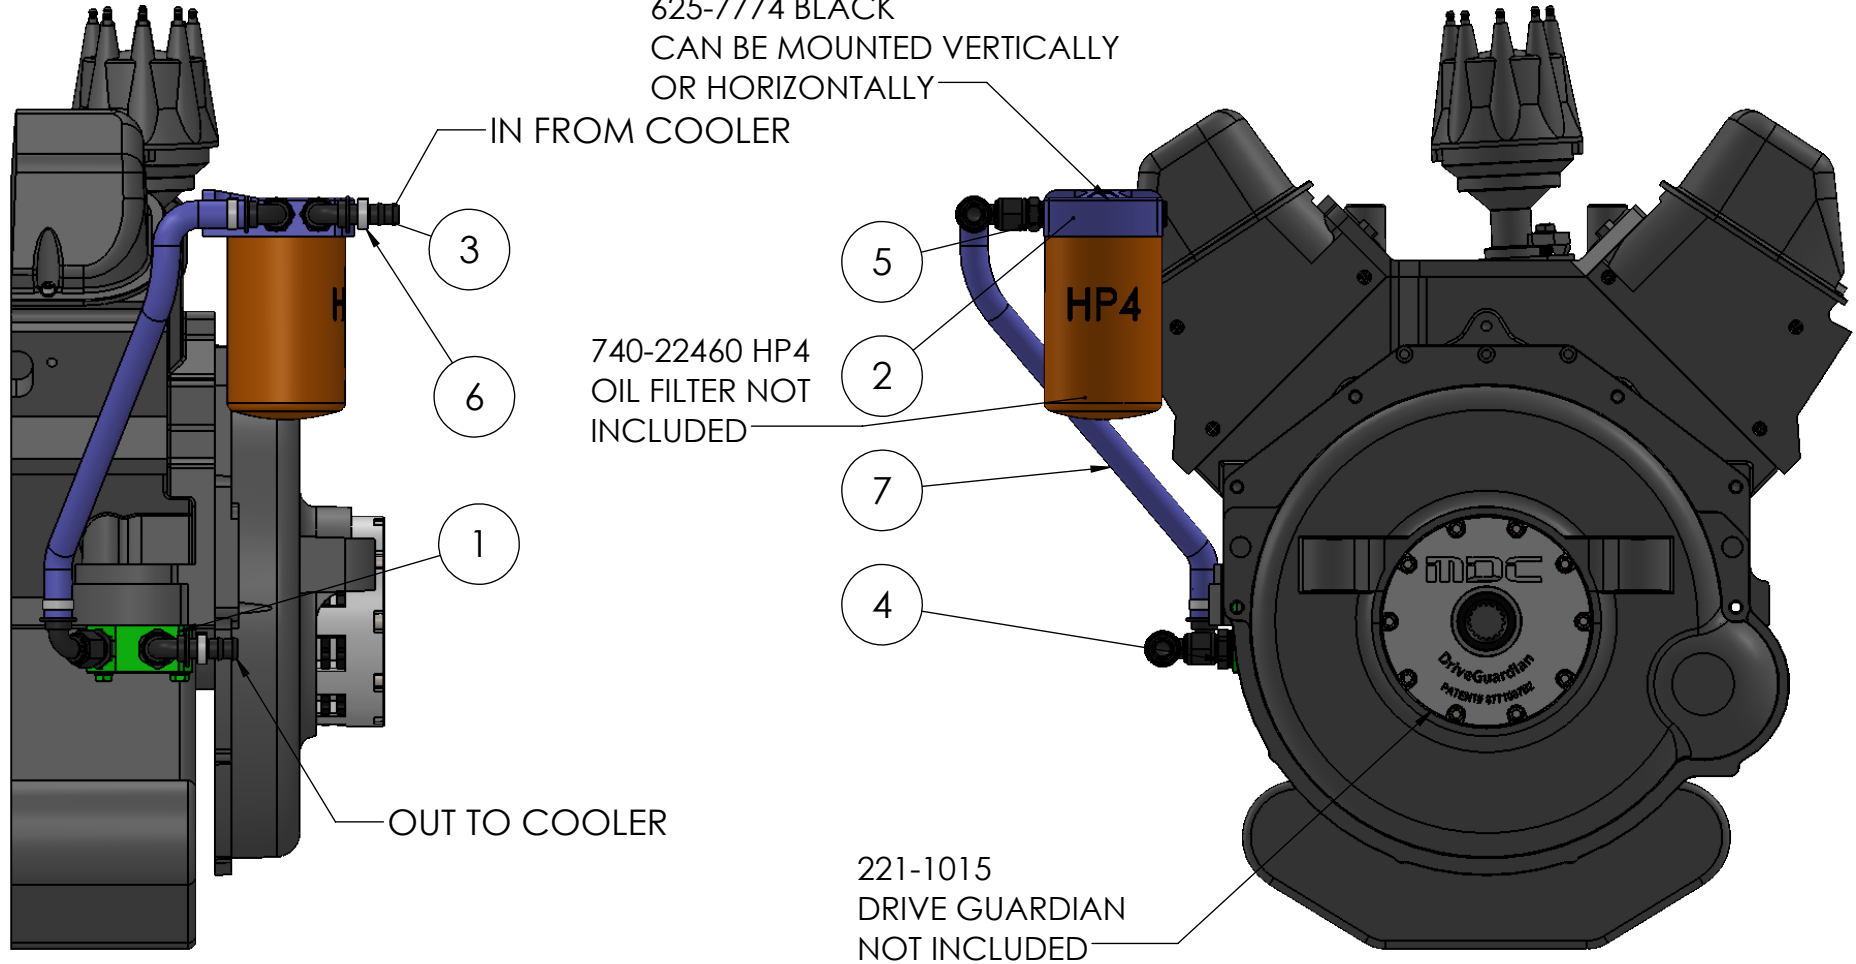

HARDIN MARINE 11 Industry Dr. Palm Coast, FL 32137
386-445-2500 / FAX 386-445-1122

PART NO.
620-905P
620-905BK

TITLE: 700 HP GEN 5/6 REMOTE MOUNT OIL FILTER HEAD RELOCATION KIT - 10PO

www.hardin-marine.com

ITEM NO.	PART NUMBER	DESCRIPTION	QTY.
1	625-7916	3/4 NPT SIDE INLET OIL ADAPTER - GEN5/6	1
2	625-7747	BULKHEAD MOUNT OIL FILTER	1
3	552-239010BB	HOSE END, -10 90 DEG.	4
4	552-981613BB	FITTING, 3/4NPT x -10AN	2
5	552-981610BB	FITTING, 1/2NPT x -10 AN	2
6	552-818410	CLAMP, -10 PUSH LOC	4
7	552-520010	-10 PUSH ON HOSE	8

AVAILABLE IN:
625-7747 POLISHED
625-7774 BLACK
CAN BE MOUNTED VERTICALLY
OR HORIZONTALLY

THIS DRAWING IS CONFIDENTIAL AND IS SUPPLIED ON EXPRESS CONDITION THAT IT SHALL NOT BE LENT, COPIED OR DISCLOSED TO ANY OTHER PERSON OR USED FOR ANY OTHER PURPOSE WITHOUT WRITTEN CONSENT OF HARDIN MARINE INC.. BREACH OF THIS CONTRACT WILL HOLD ..... AND IT'S PRINCIPALS LIABLE FOR LOSS AND DAMAGES.