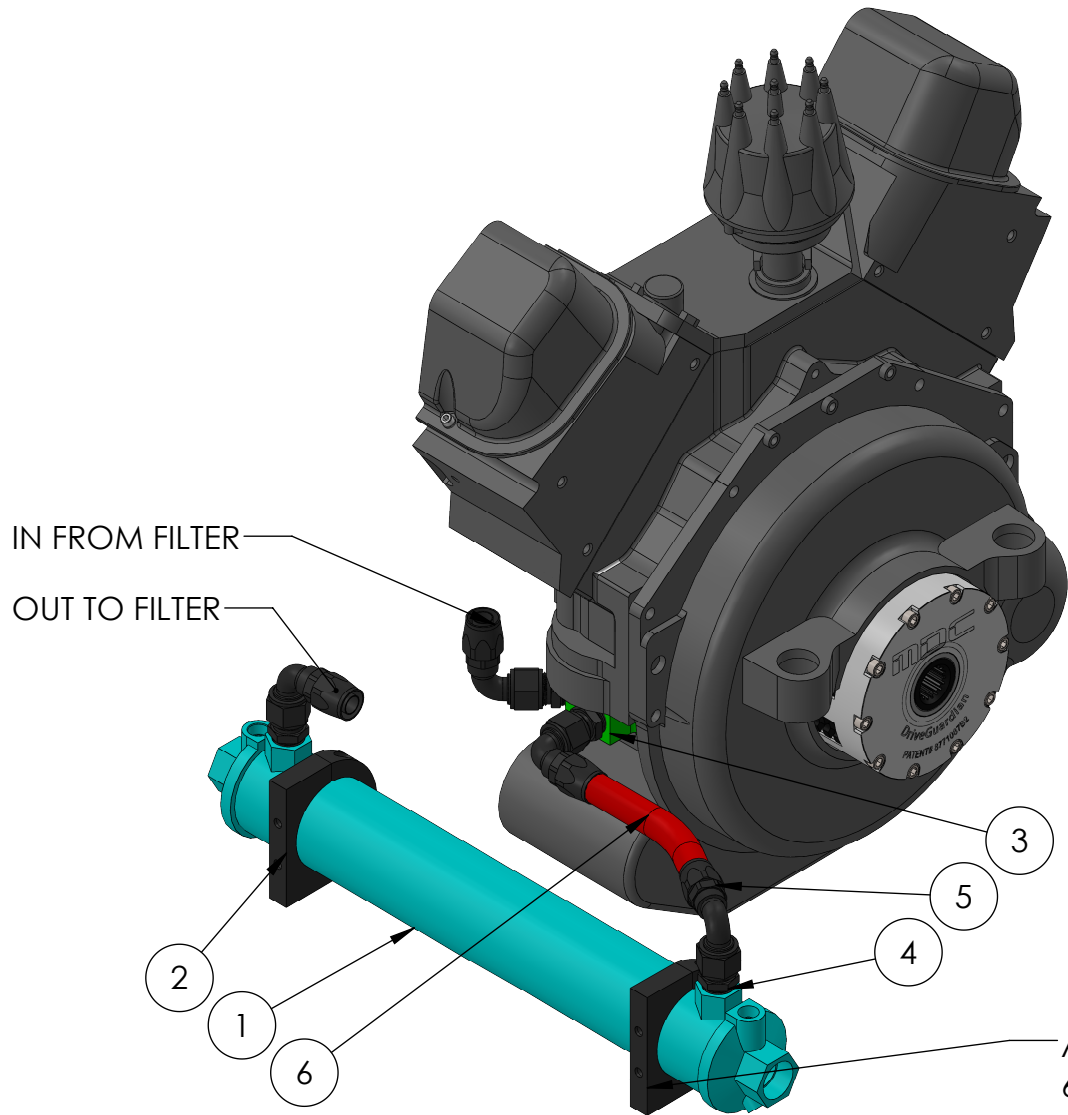

HARDIN  
MARINE

11 Industry Dr. Palm Coast, FL 32137  
386-445-2500 / FAX 386-445-1122

PART NO.  
620-822P  
620-822BK

TITLE:  
1000 HP GEN 4 REMOTE MOUNT  
OIL COOLER KIT-12BR  
www.hardin-marine.com

ITEM NO.	PART NUMBER	DESCRIPTION	QTY.
1	620-575	OIL COOLER	1
2	620-203	3" COOLER CLAMP	2
3	625-7914	3/4 NPT SIDE INLET OIL ADAPTER - GEN 4	1
4	552-981612BB	FITTING, 3/4NPT x -12	4
5	552-209012BB	HOSE END, -12 90 DEG.	4
6	552-3112	-12 BRAIDED HOSE	8

OPTIONAL AVAILABLE OIL FILTER  
HEAD MOUNT ASSEMBLY  
625-7745 POLISHED  
625-7742 BLACK

AVAILABLE IN:  
620-203 POLISHED  
620-204 BLACK