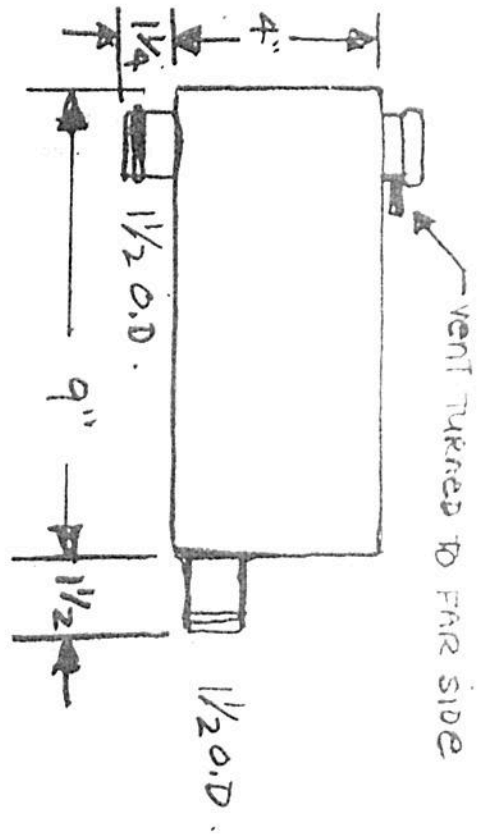

300076
 M-203
 165 MERCURISER
 INLINE 6
 1974-1986
 BLOCK AND MANIFOLD
 VERTICAL MOUNT

BUNDLE: 4X18 - 2 PASS - 5 BAF - SPECIAL
 BAFFLE POSITION AND CUT - 3" SPCG.