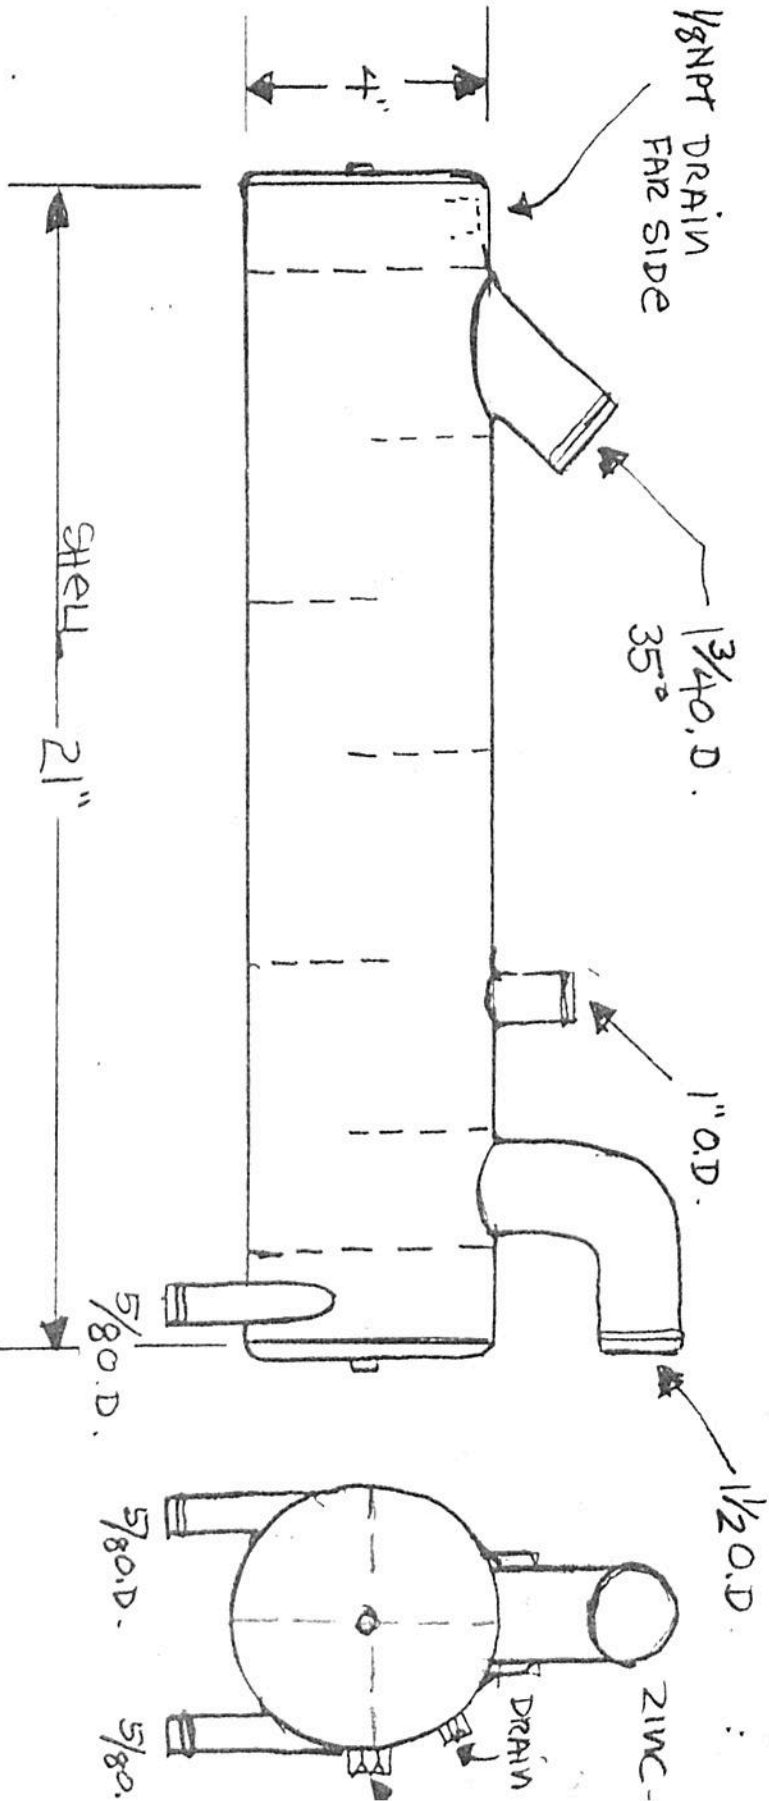

300076
 M-203
 165 MERCURISER
 INLINE 6
 1974-1986
 BLOCK AND MANIFOLD
 VERTICAL MOUNT

BUNDLE: 4X18 - 2 PASS - 5 BAF - SPECIAL
 BAFFLE POSITION AND CUT - 3" SPCG.