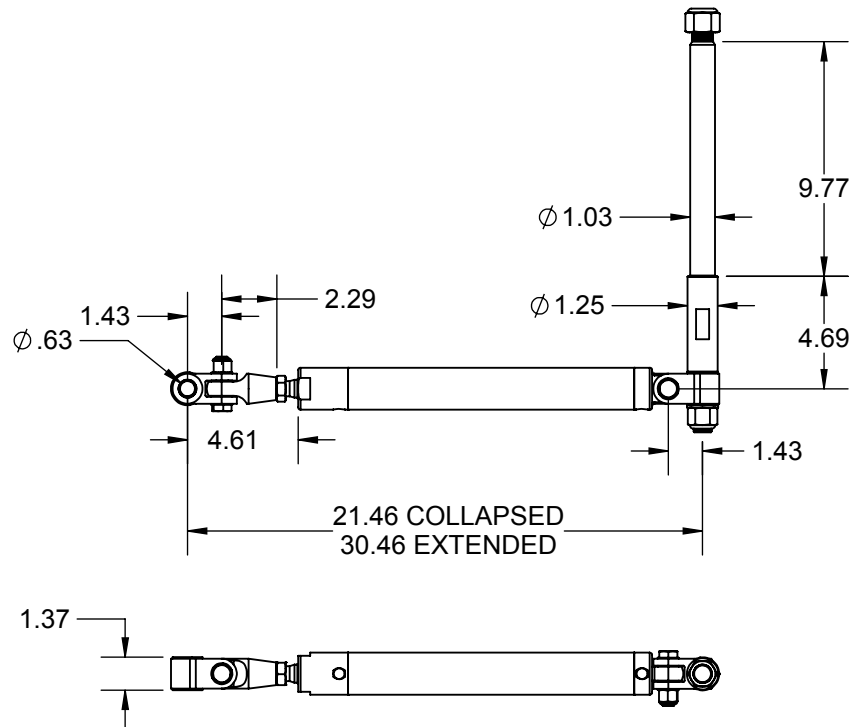

HARDIN MARINE 11 Industry Dr. Palm Coast, FL 32137
386-445-2500 / FAX 386-445-1122

PART NO.
137-9521

TITLE:
OUTBOARD STEERING RAM

www.hardin-marine.com

KIT COMES w/ 316SS 16" BRAIDED HOSES, FITTINGS AND THRU HULLS, NOT SHOWN.