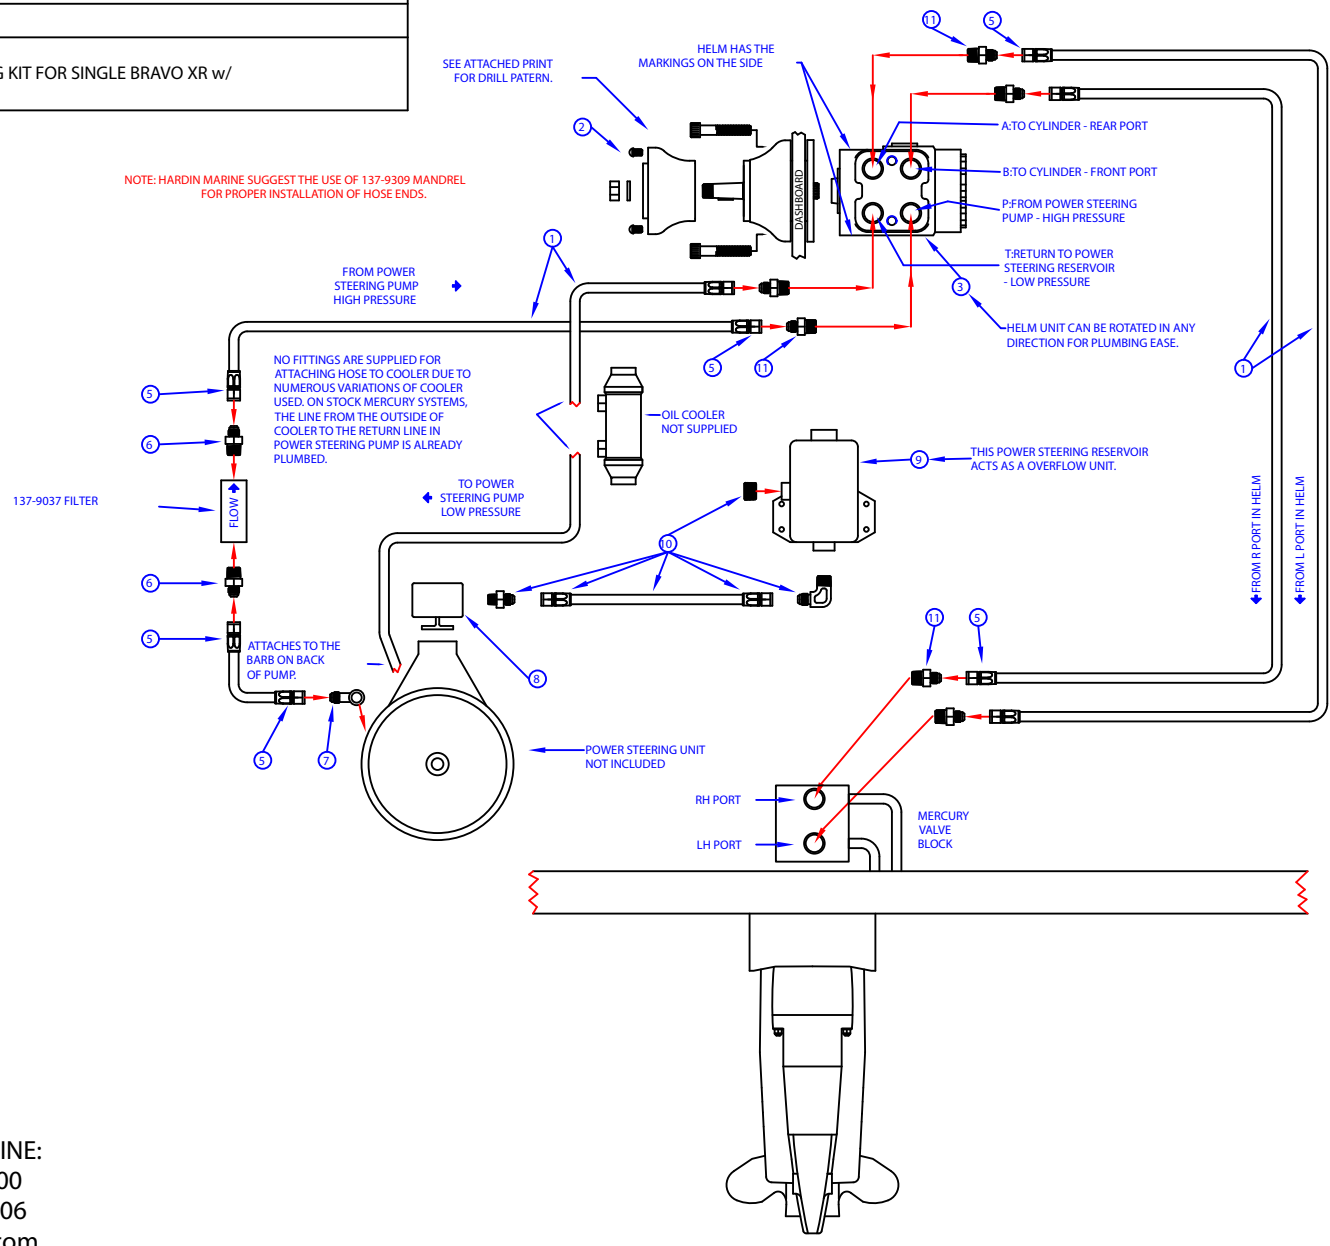

HARDIN MARINE

PART NUMBER: 137-9152

DESCRIPTION:
MAYFAIR INSIDE HYD. POWER STEERING KIT FOR SINGLE BRAVO XR w/
ITS STEERING

HARDIN MARINE TECH LINE:
EAST COAST 386-445-2500
WEST COAST 707-585-9006
www.hardin-marine.com

ITEM	QTY.	PART NO.	DESCRIPTION	ITEM	QTY.	PART NO.	DESCRIPTION
1	80'	137-9301	HOSE, -6 HYDRAULIC	7	1	136-1013	FITTING, HIGH PRESSURE BANJO - POWER STEERING PUMP
2	1	137-9120	STEERING COLUMN w/4" WHEEL ADAPTER	8	1	135-1010	CAP, RETURN - POWER STEERING PUMP
3	1	137-9145	HELM, SINGLE BRAVO ITS	9	1	137-9001	RESERVOIR, REMOTE MOUNT - POWER STEERING
5	9	137-9365	HOSE END, -6 JIC - STRAIGHT - BRASS	10	1	137-9158	REMOTE RESERVOIR HOSE & FITTING KIT
6	2	137-9366	FITTING, 3/8 NPT x -6 JIC MALE - STRAIGHT - BRASS	11	6	137-9365	FITTING, HELM TO -6 JIC