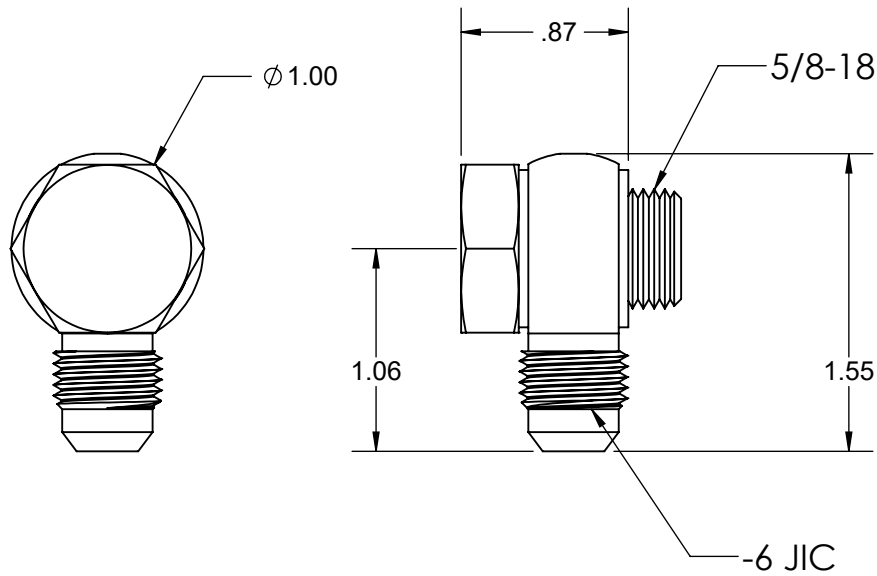

HARDIN MARINE 11 Industry Dr. Palm Coast, FL 32137
386-445-2500 / FAX 386-445-1122

PART NO.
136-1013

TITLE:
POWER STEERING BANJO FITTING

www.hardin-marine.com

THIS DRAWING IS CONFIDENTIAL AND IS SUPPLIED ON EXPRESS CONDITION THAT IT SHALL NOT BE LENT, COPIED OR DISCLOSED TO ANY OTHER PERSON OR USED FOR ANY OTHER PURPOSE WITHOUT WRITTEN CONSENT OF HARDIN MARINE INC.. BREACH OF THIS CONTRACT WILL HOLD AND IT'S PRINCIPALS LIABLE FOR LOSS AND DAMAGES.