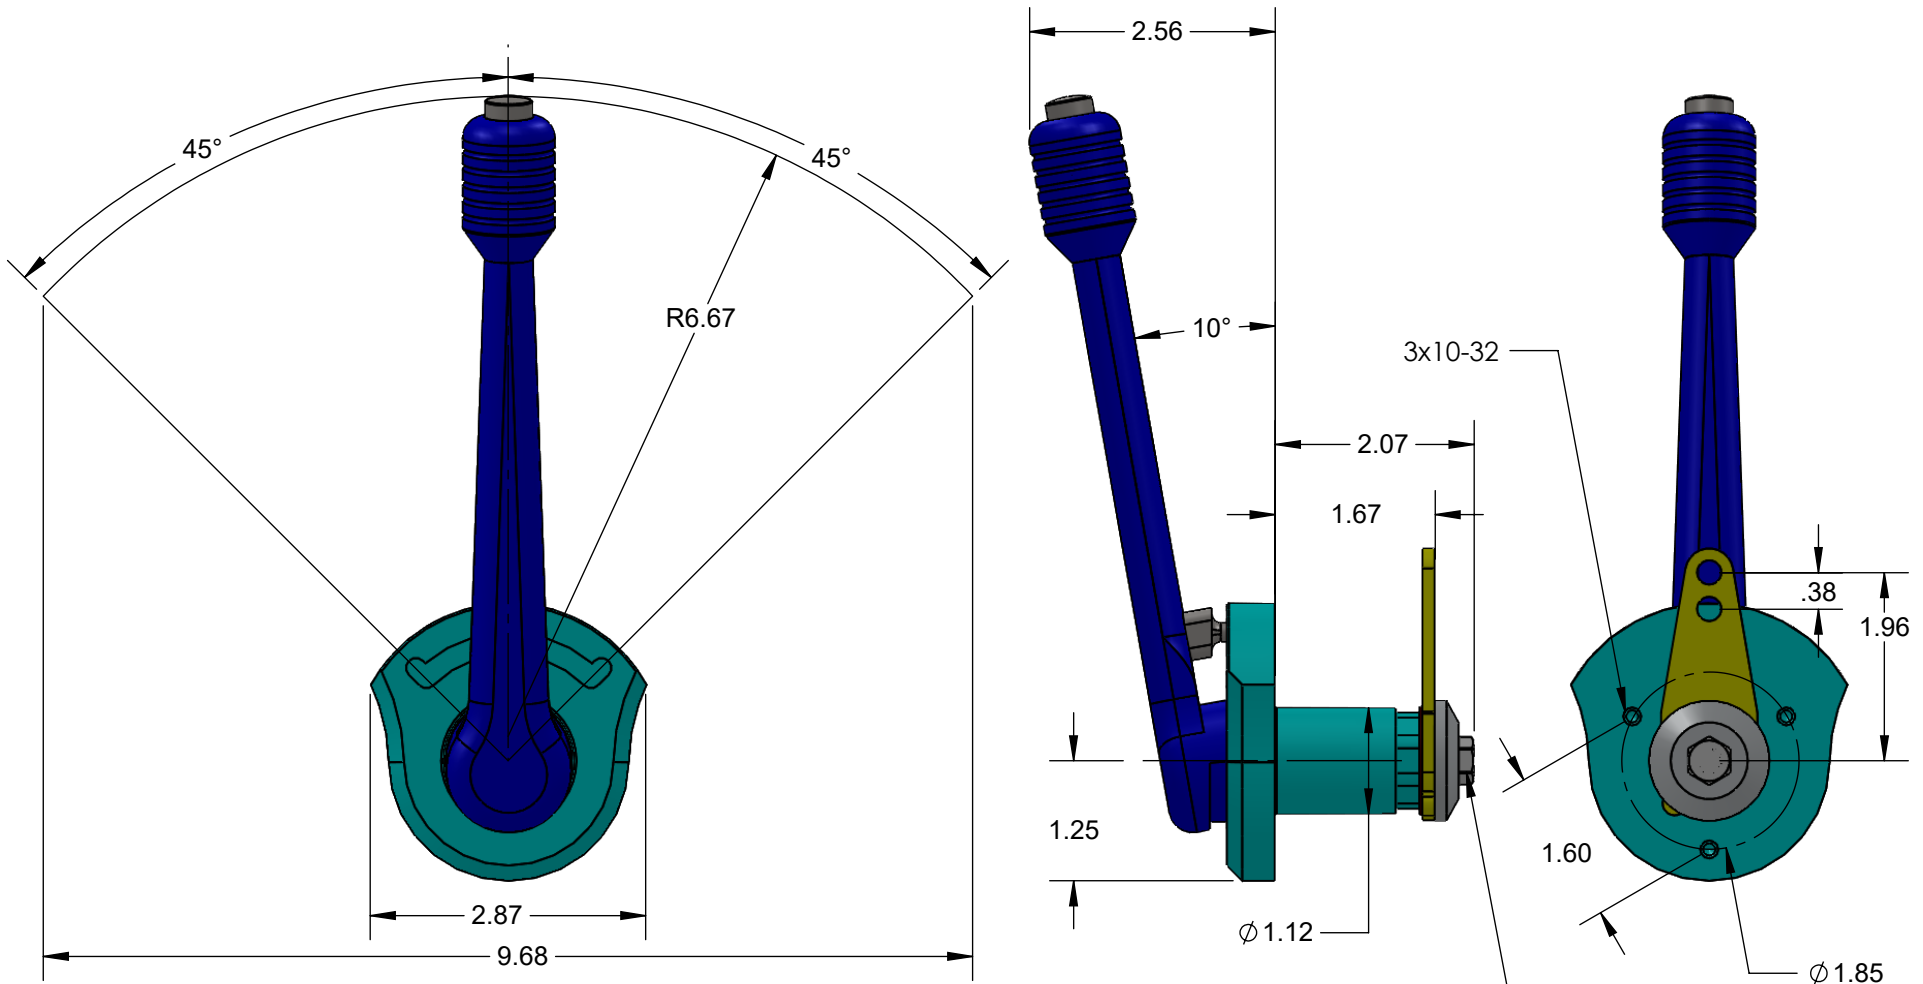

HARDIN
MARINE

11 Industry Dr. Palm Coast, FL 32137
386-445-2500 / FAX 386-445-1122

PART NO.
125-SL3PLC

TITLE:
3 POSITION LOCKING CONTROL

www.hardin-marine.com

THIS 1/4 BOLT COMES LOOSE FROM THE FACTORY. BEFORE
INSTALLING, APPLY LOCTITE. USING 7/16 WRENCH, TIGHTEN
UNTIL YOU FEEL SLIGHT DRAG. DO NOT OVER TIGHTEN.