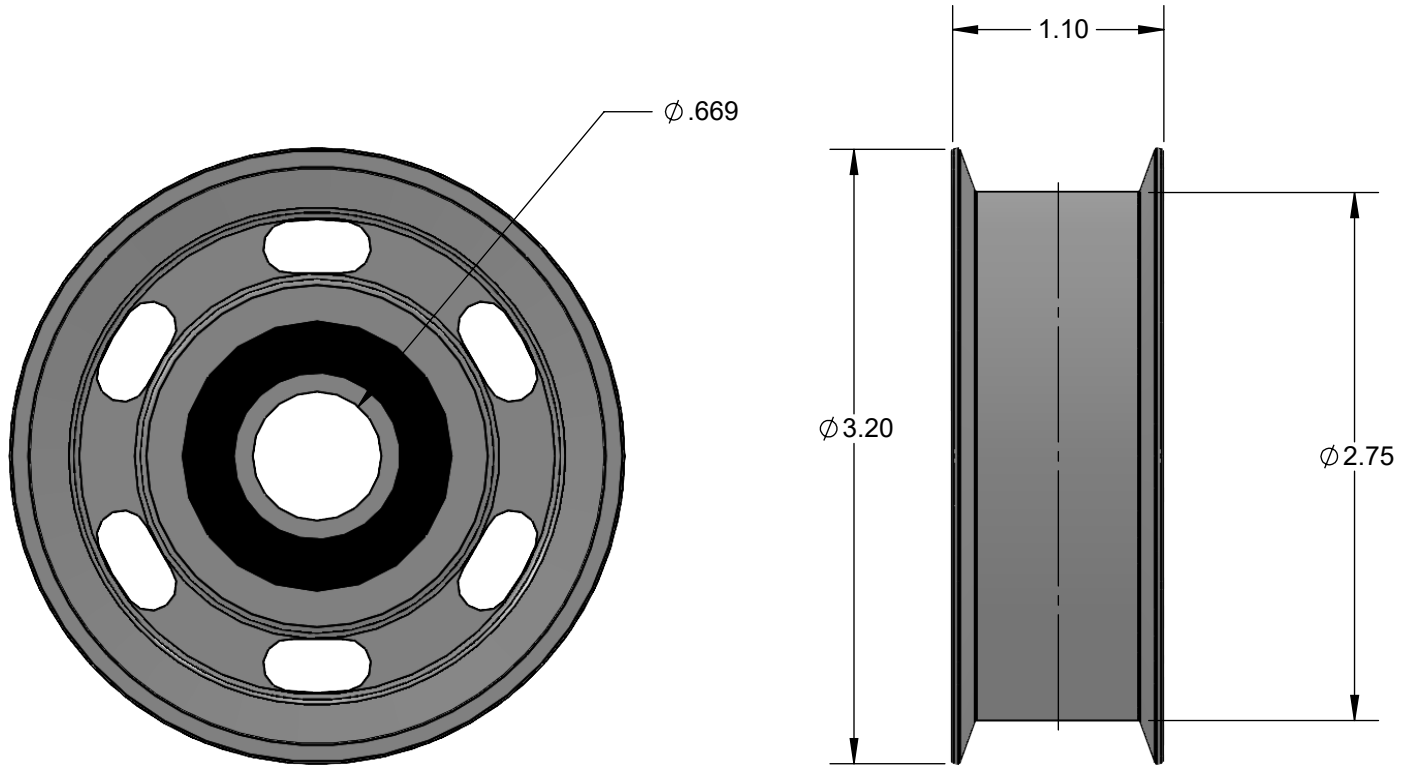

HARDIN MARINE 11 Industry Dr. Palm Coast, FL 32137
386-445-2500 / FAX 386-445-1122

PART NO.
625-8178

TITLE:
SMOOTH IDLER PULLEY

www.hardin-marine.com

BEARING IS ON CENTERLINE OF THE PULLEY