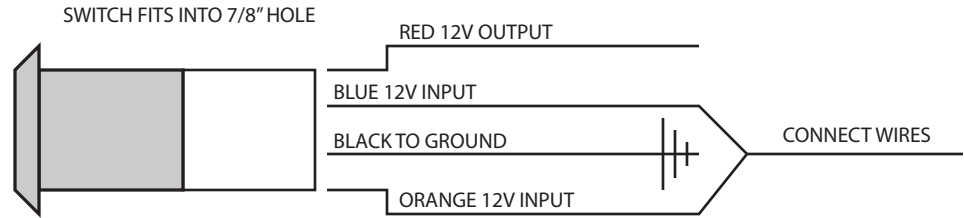

LIGHTED SWITCH

BLUE LED OFF RED LED ON

516-9051

LIGHTED SWITCH

RED LED WHEN ON

516-9050