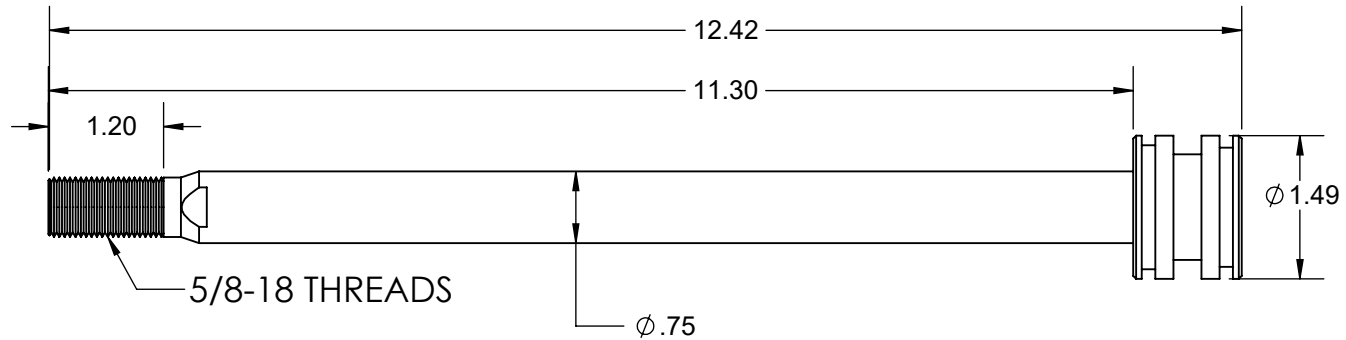

HARDIN MARINE 11 Industry Dr. Palm Coast, FL 32137  
386-445-2500 / FAX 386-445-1122

PART NO.  
137-9499

TITLE:  
ROD, 7" STEERING RAM

[www.hardin-marine.com](http://www.hardin-marine.com)

THIS FITS MAYFAIR 137-9275 7" STEERING RAM.