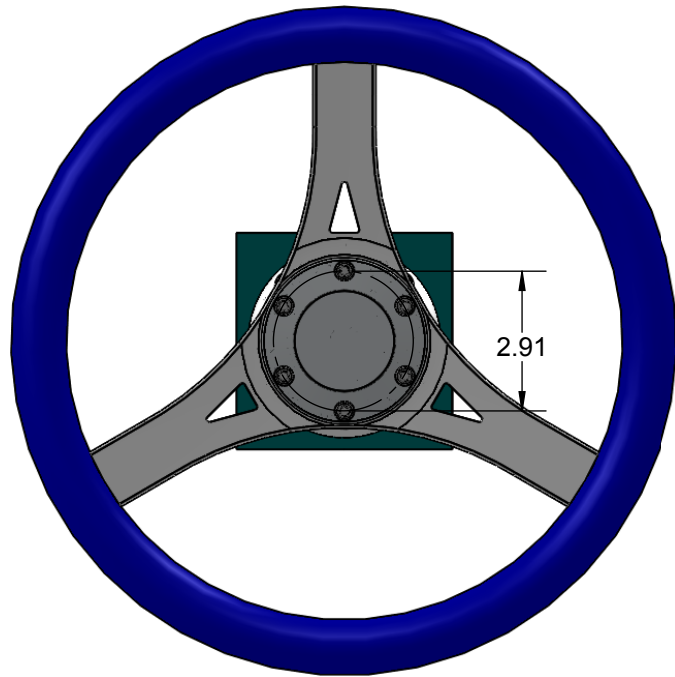

HARDIN MARINE 11 Industry Dr. Palm Coast, FL 32137
386-445-2500 / FAX 386-445-1122

PART NO.
137-9131

TITLE:

DINO STEERING CAP

www.hardin-marine.com

INSTALLATION INSTRUCTIONS:

- 1) ALIGN WHEEL WITH THE PROPER BOLT HOLES IN THE STEERING WHEEL ADAPTER.
- 2) APPLY BLUE LOCTITE TO THE SUPPLIED 1/4-20 BOLTS. TORQUE TO 120 IN. LBS..