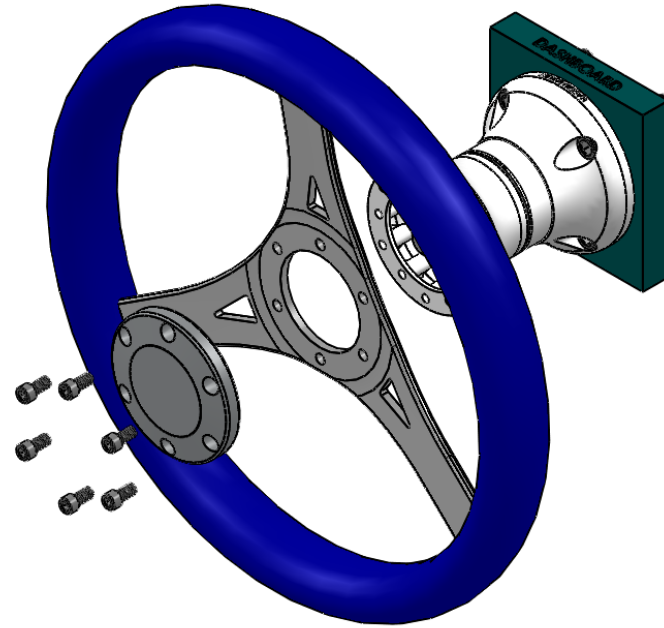

HARDIN MARINE 11 Industry Dr. Palm Coast, FL 32137
386-445-2500 / FAX 386-445-1122

PART NO.
137-9131

TITLE:

DINO STEERING CAP

www.hardin-marine.com

INSTALLATION INSTRUCTIONS:

- 1) ALIGN WHEEL WITH THE PROPER BOLT HOLES IN THE STEERING WHEEL ADAPTER.
- 2) APPLY BLUE LOCTITE TO THE SUPPLIED 1/4-20 BOLTS. TORQUE TO 120 IN. LBS..