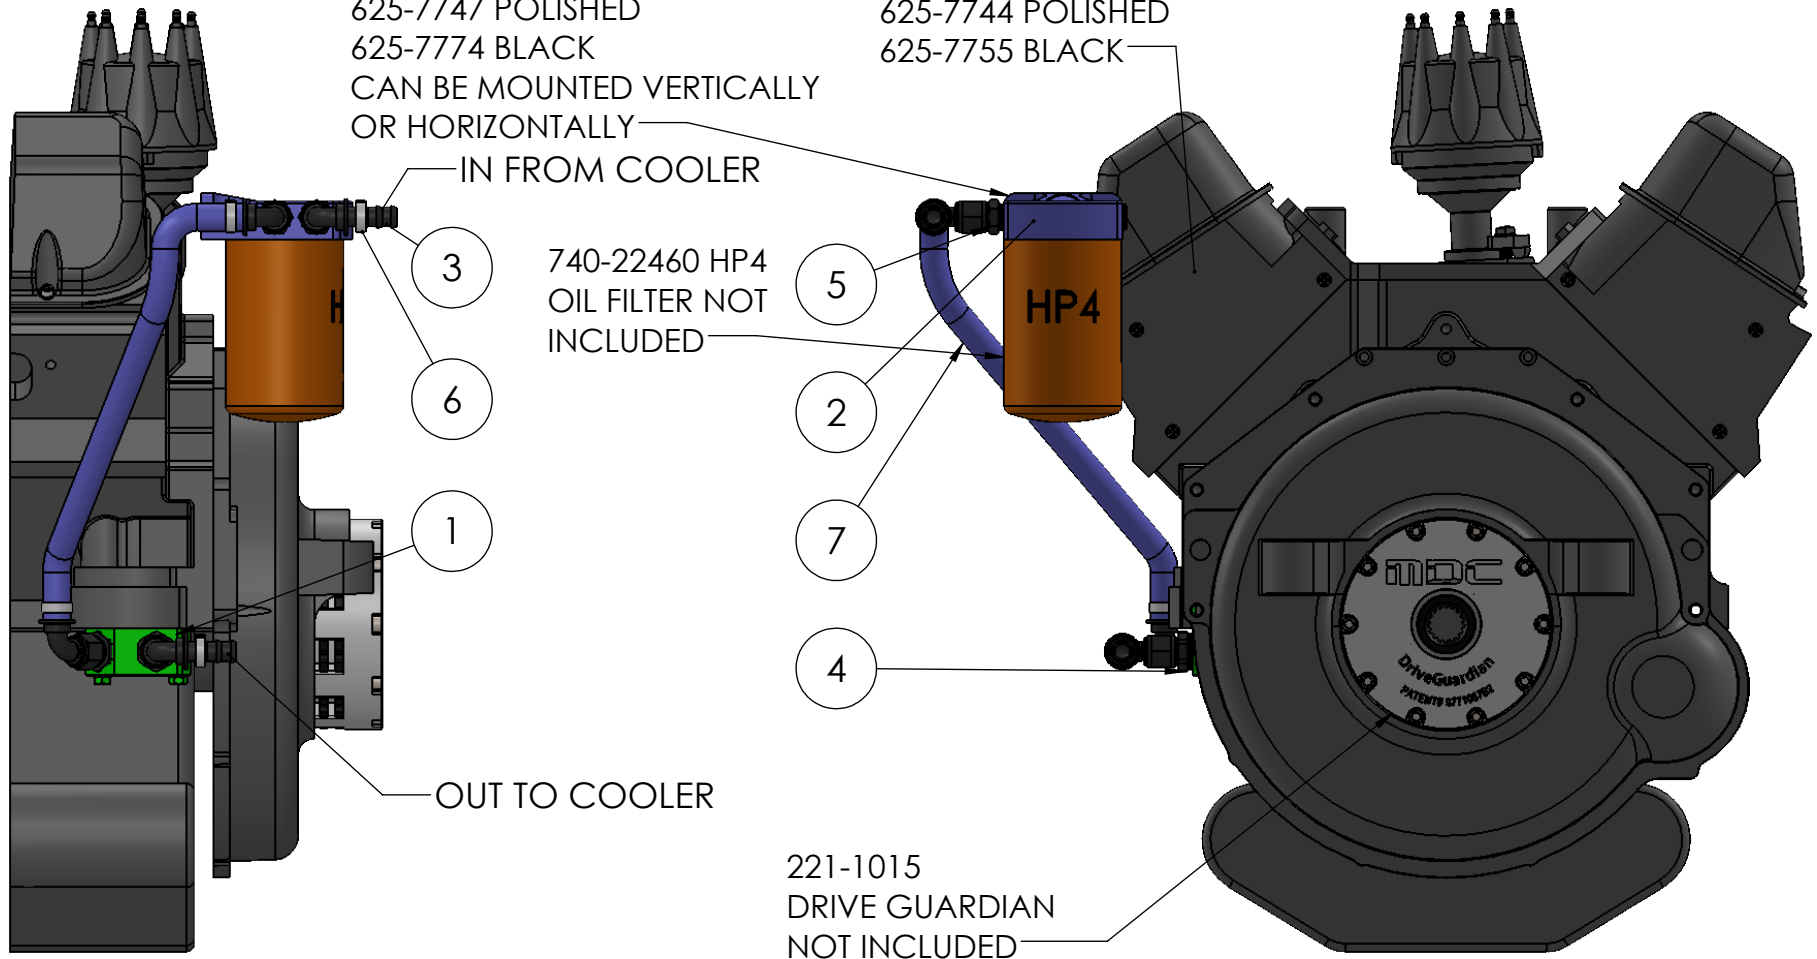

HARDIN MARINE 11 Industry Dr. Palm Coast, FL 32137
386-445-2500 / FAX 386-445-1122

PART NO.
620-900P
620-900BK

TITLE: 700 HP GEN 4 REMOTE MOUNT OIL FILTER
HEAD RELOCATION KIT - 10PO

www.hardin-marine.com

ITEM NO.	PART NUMBER	DESCRIPTION	QTY.
1	625-7914	3/4 NPT SIDE INLET OIL ADAPTER - GEN 4	1
2	625-7747	BULKHEAD HEAD MOUNT OIL FILTER	1
3	552-239010BB	HOSE END, -10 90 DEG.	4
4	552-981613BB	FITTING, 3/4NPT x -10AN	2
5	552-981610BB	FITTING, 1/2NPT x -10 AN	2
6	552-818410	CLAMP, -10 PUSH LOC	4
7	552-520010	-10 PUSH ON HOSE	8

AVAILABLE IN:
625-7747 POLISHED
625-7774 BLACK
CAN BE MOUNTED VERTICALLY
OR HORIZONTALLY

OPTIONAL VERTICAL HEAD
MOUNT BRACKET AVAILABLE:
625-7744 POLISHED
625-7755 BLACK

THIS DRAWING IS CONFIDENTIAL AND IS SUPPLIED ON EXPRESS CONDITION THAT IT SHALL NOT BE LENT, COPIED OR DISCLOSED TO ANY OTHER PERSON OR USED FOR ANY OTHER PURPOSE WITHOUT WRITTEN CONSENT OF HARDIN MARINE INC.. BREACH OF THIS CONTRACT WILL HOLD AND IT'S PRINCIPALS LIABLE FOR LOSS AND DAMAGES.