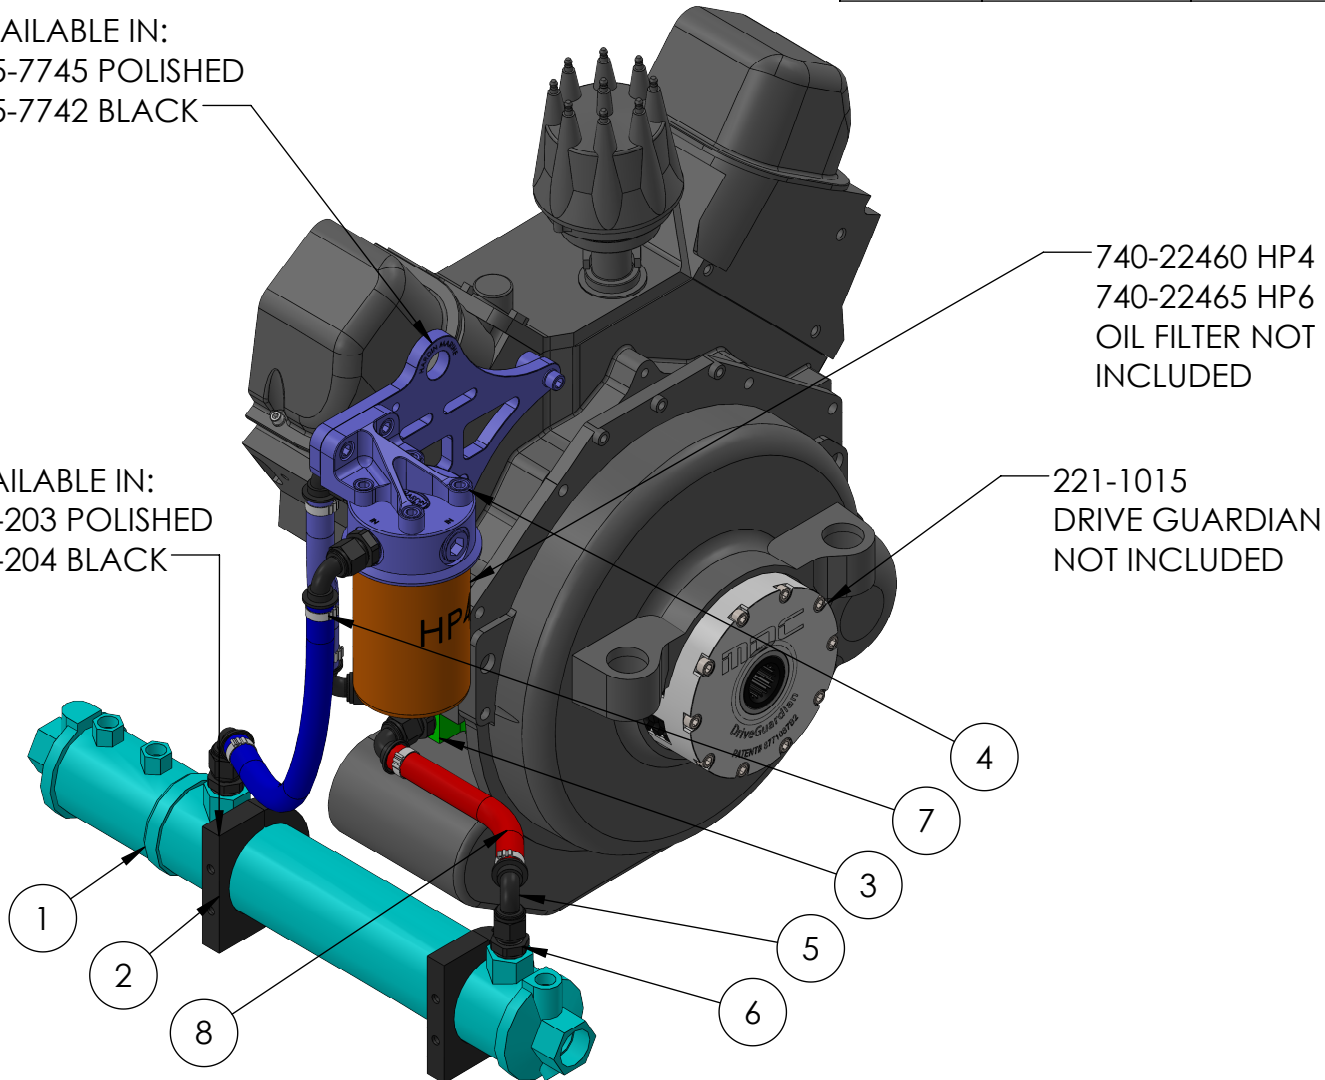

HARDIN
MARINE

11 Industry Dr. Palm Coast, FL 32137
386-445-2500 / FAX 386-445-1122

PART NO.
620-841P
620-841BK

TITLE: 700 HP GEN 5/6 REMOTE MOUNT
OIL/PS OIL SYSTEM -10PO

www.hardin-marine.com

ITEM NO.	PART NUMBER	DESCRIPTION	QTY.
1	620-650	OIL COOLER	1
2	620-203	3" COOLER CLAMP	2
3	625-7916	3/4 NPT SIDE INLET OIL ADAPTER - GEN 5/6	1
4	625-7745	OIL FILTER HEAD ASSEMBLY	1
5	552-239010BB	HOSE END, -10 90 DEG.	6
6	552-981613BB	FITTING, 3/4NPT x -10AN	6
7	552-818410	CLAMP, -10 PUSH LOC	6
8	552-520010	-10 PUSH ON HOSE	10

AVAILABLE IN:
625-7745 POLISHED
625-7742 BLACK

AVAILABLE IN:
620-203 POLISHED
620-204 BLACK

THIS DRAWING IS CONFIDENTIAL AND IS SUPPLIED ON EXPRESS CONDITION THAT IT SHALL NOT BE LENT, COPIED OR DISCLOSED TO ANY OTHER PERSON OR USED FOR ANY OTHER PURPOSE WITHOUT WRITTEN CONSENT OF HARDIN MARINE INC.. BREACH OF THIS CONTRACT WILL HOLD AND IT'S PRINCIPALS LIABLE FOR LOSS AND DAMAGES.