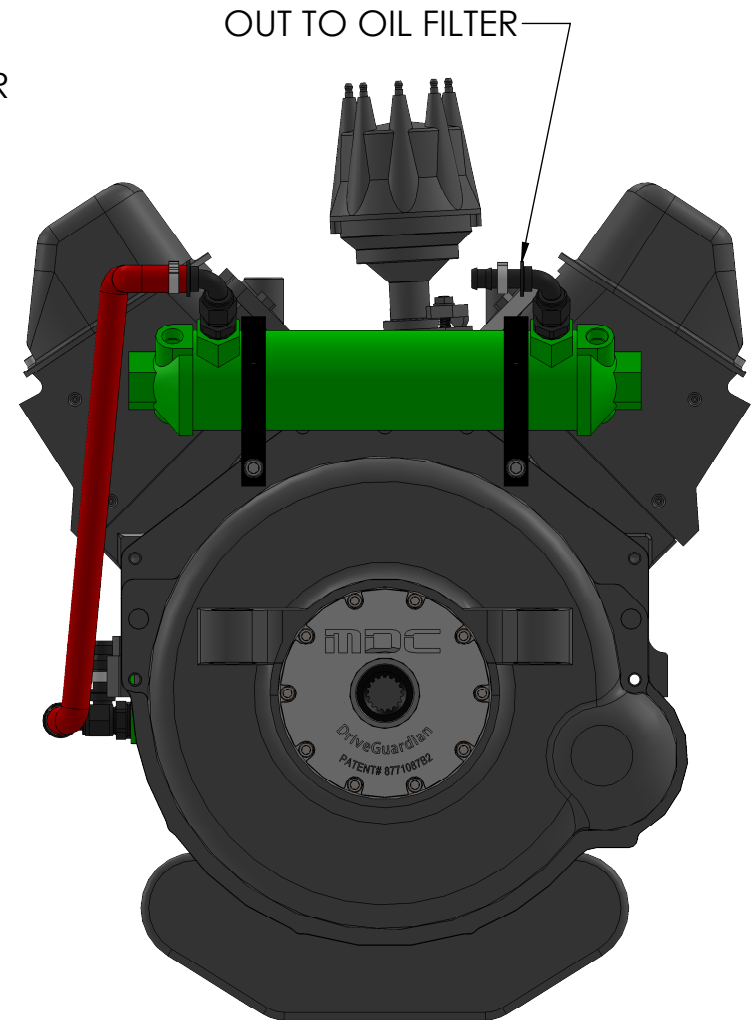

HARDIN MARINE 11 Industry Dr. Palm Coast, FL 32137
386-445-2500 / FAX 386-445-1122

PART NO.
620-812

ITEM NO.	PART NUMBER	DESCRIPTION	QTY.
1	620-550	OIL COOLER	1
2	625-7705	BRAVO OIL COOLER MOUNT	2
3	625-7916	3/4 NPT SIDE INLET OIL ADAPTER - GEN 5/6	1
4	552-239010BB	HOSE END, -10 90 DEG.	4
5	552-981613BB	FITTING, 3/4NPT x -10AN	4
6	552-818410	CLAMP, -10 PUSH LOC	4
7	552-520010	-10 PUSH ON HOSE	8

TITLE:
700 HP GEN 5/6 OIL COOLER KIT -10PO

www.hardin-marine.com

THIS DRAWING IS CONFIDENTIAL AND IS SUPPLIED ON EXPRESS CONDITION THAT IT SHALL NOT BE LENT, COPIED OR DISCLOSED TO ANY OTHER PERSON OR USED FOR ANY OTHER PURPOSE WITHOUT WRITTEN CONSENT OF HARDIN MARINE INC.. BREACH OF THIS CONTRACT WILL HOLD ..... AND IT'S PRINCIPALS LIABLE FOR LOSS AND DAMAGES.