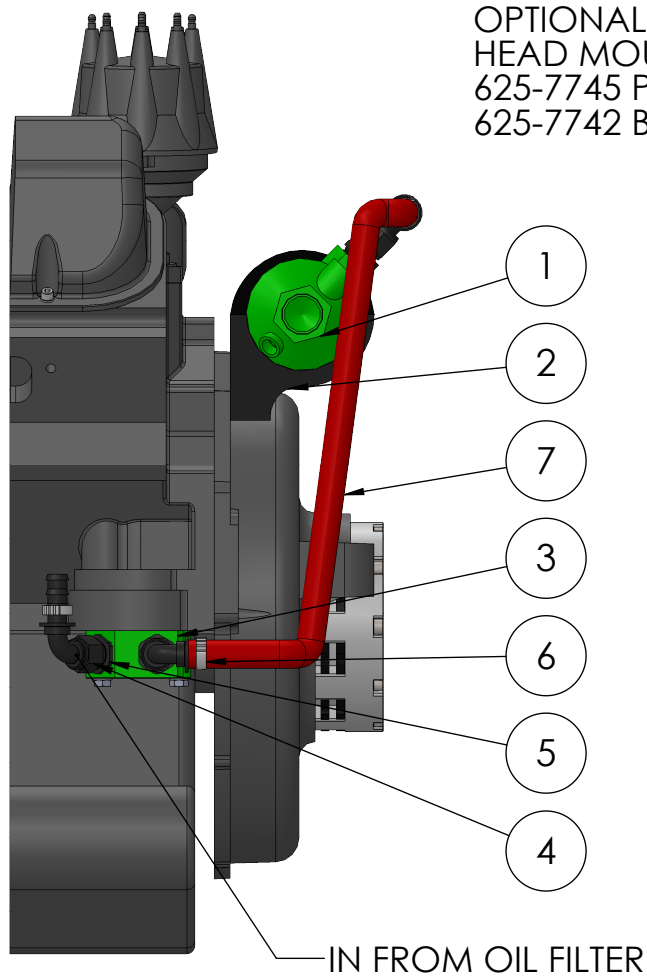

HARDIN MARINE 11 Industry Dr. Palm Coast, FL 32137
386-445-2500 / FAX 386-445-1122

PART NO.
620-812

ITEM NO.	PART NUMBER	DESCRIPTION	QTY.
1	620-550	OIL COOLER	1
2	625-7705	BRAVO OIL COOLER MOUNT	2
3	625-7916	3/4 NPT SIDE INLET OIL ADAPTER - GEN 5/6	1
4	552-239010BB	HOSE END, -10 90 DEG.	4
5	552-981613BB	FITTING, 3/4NPT x -10AN	4
6	552-818410	CLAMP, -10 PUSH LOC	4
7	552-520010	-10 PUSH ON HOSE	8

TITLE:
700 HP GEN 5/6 OIL COOLER KIT -10PO

www.hardin-marine.com

THIS DRAWING IS CONFIDENTIAL AND IS SUPPLIED ON EXPRESS CONDITION THAT IT SHALL NOT BE LENT, COPIED OR DISCLOSED TO ANY OTHER PERSON OR USED FOR ANY OTHER PURPOSE WITHOUT WRITTEN CONSENT OF HARDIN MARINE INC.. BREACH OF THIS CONTRACT WILL HOLD ..... AND IT'S PRINCIPALS LIABLE FOR LOSS AND DAMAGES.