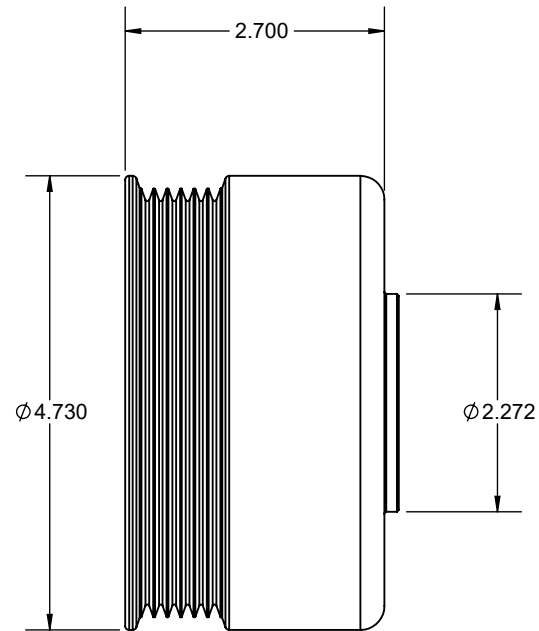

HARDIN 11 Industry Dr. Palm Coast, FL 32137
MARINE 386-445-2500 / FAX 386-445-1122

PART NO.
421-230

TITLE:
PULLEY, MERCURY 496 CIRCULATION PUMP

www.hardin-marine.com

COMES IN BOTH 421-225 & 421-226 KITS.

HARDIN 11 Industry Dr. Palm Coast, FL 32137
MARINE 386-445-2500 / FAX 386-445-1122

PART NO.
421-231

TITLE:
PULLEY, CRANK - MERCURY 496

www.hardin-marine.com

COMES IN BOTH 421-225 & 421-226 KITS.

THIS DRAWING IS CONFIDENTIAL AND IS SUPPLIED ON EXPRESS CONDITION THAT IT SHALL NOT BE LENT, COPIED OR DISCLOSED TO ANY OTHER PERSON OR USED FOR ANY OTHER PURPOSE WITHOUT WRITTEN CONSENT OF HARDIN MARINE INC.. BREACH OF THIS CONTRACT WILL HOLD AND IT'S PRINCIPALS LIABLE FOR LOSS AND DAMAGES.

HARDIN 11 Industry Dr. Palm Coast, FL 32137
MARINE 386-445-2500 / FAX 386-445-1122

PART NO.
421-237

TITLE: MERCURY 496 POWER STEERING PULLEY
AND 19MM HUB.

www.hardin-marine.com

FITS 496 MAG BASE AND HO:

*OM025000 thru OM687082