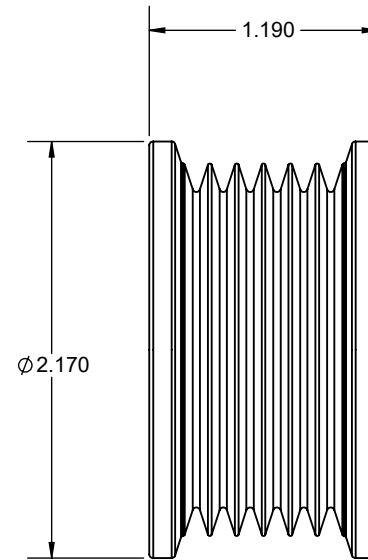

HARDIN 11 Industry Dr. Palm Coast, FL 32137
MARINE 386-445-2500 / FAX 386-445-1122

PART NO.
421-235

TITLE:
PULLEY, ALTERNATOR - MERCURY 496

www.hardin-marine.com

COMES IN BOTH 421-225 & 421-226 KITS.

THIS DRAWING IS CONFIDENTIAL AND IS SUPPLIED ON EXPRESS CONDITION THAT IT SHALL NOT BE LENT, COPIED OR DISCLOSED TO ANY OTHER PERSON OR USED FOR ANY OTHER PURPOSE WITHOUT WRITTEN CONSENT OF HARDIN MARINE INC.. BREACH OF THIS CONTRACT WILL HOLD ..... AND IT'S PRINCIPALS LIABLE FOR LOSS AND DAMAGES.