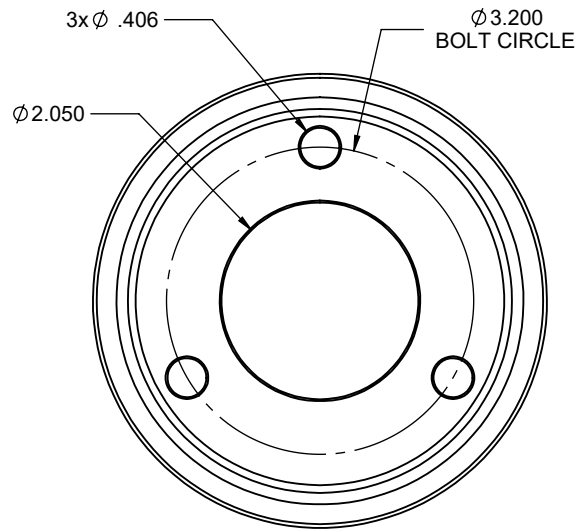

HARDIN 11 Industry Dr. Palm Coast, FL 32137
MARINE 386-445-2500 / FAX 386-445-1122

PART NO.
421-230

TITLE:
PULLEY, MERCURY 496 CIRCULATION PUMP

www.hardin-marine.com

COMES IN BOTH 421-225 & 421-226 KITS.

HARDIN 11 Industry Dr. Palm Coast, FL 32137
MARINE 386-445-2500 / FAX 386-445-1122

PART NO.
421-231

TITLE:
PULLEY, CRANK - MERCURY 496

www.hardin-marine.com

COMES IN BOTH 421-225 & 421-226 KITS.

THIS DRAWING IS CONFIDENTIAL AND IS SUPPLIED ON EXPRESS CONDITION THAT IT SHALL NOT BE LENT, COPIED OR DISCLOSED TO ANY OTHER PERSON OR USED FOR ANY OTHER PURPOSE WITHOUT WRITTEN CONSENT OF HARDIN MARINE INC.. BREACH OF THIS CONTRACT WILL HOLD AND IT'S PRINCIPALS LIABLE FOR LOSS AND DAMAGES.

HARDIN 11 Industry Dr. Palm Coast, FL 32137
MARINE 386-445-2500 / FAX 386-445-1122

PART NO.
421-237

TITLE: MERCURY 496 POWER STEERING PULLEY
AND 19MM HUB.

www.hardin-marine.com

FITS 496 MAG BASE AND HO:

*OM025000 thru OM687082