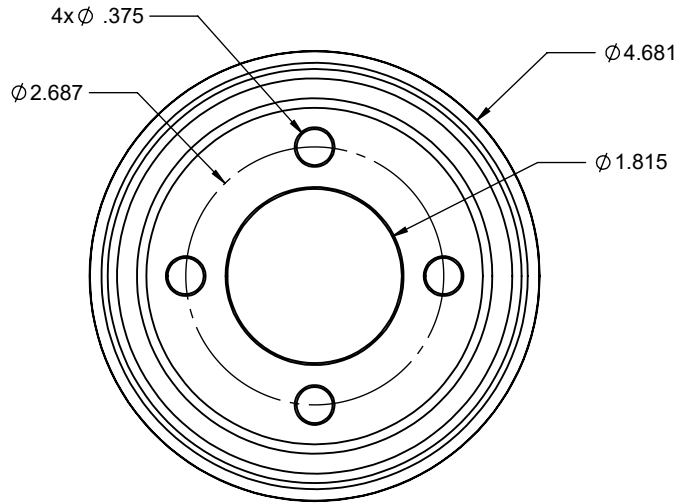

HARDIN 11 Industry Dr. Palm Coast, FL 32137
MARINE 386-445-2500 / FAX 386-445-1122

PART NO.
421-230

TITLE:
PULLEY, MERCURY 496 CIRCULATION PUMP

www.hardin-marine.com

COMES IN BOTH 421-225 & 421-226 KITS.

HARDIN 11 Industry Dr. Palm Coast, FL 32137
MARINE 386-445-2500 / FAX 386-445-1122

PART NO.
421-231

TITLE:
PULLEY, CRANK - MERCURY 496

www.hardin-marine.com

COMES IN BOTH 421-225 & 421-226 KITS.

THIS DRAWING IS CONFIDENTIAL AND IS SUPPLIED ON EXPRESS CONDITION THAT IT SHALL NOT BE LENT, COPIED OR DISCLOSED TO ANY OTHER PERSON OR USED FOR ANY OTHER PURPOSE WITHOUT WRITTEN CONSENT OF HARDIN MARINE INC.. BREACH OF THIS CONTRACT WILL HOLD AND IT'S PRINCIPALS LIABLE FOR LOSS AND DAMAGES.

HARDIN 11 Industry Dr. Palm Coast, FL 32137
MARINE 386-445-2500 / FAX 386-445-1122

PART NO.
421-237

TITLE: MERCURY 496 POWER STEERING PULLEY
AND 19MM HUB.

www.hardin-marine.com

FITS 496 MAG BASE AND HO:

*OM025000 thru OM687082