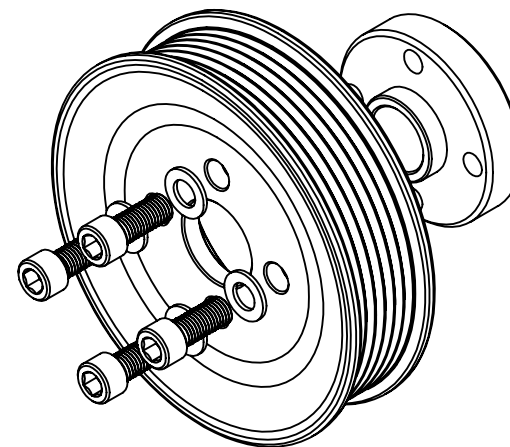

HARDIN 11 Industry Dr. Palm Coast, FL 32137
MARINE 386-445-2500 / FAX 386-445-1122

PART NO.
421-230

TITLE:
PULLEY, MERCURY 496 CIRCULATION PUMP

www.hardin-marine.com

COMES IN BOTH 421-225 & 421-226 KITS.

HARDIN 11 Industry Dr. Palm Coast, FL 32137
MARINE 386-445-2500 / FAX 386-445-1122

PART NO.
421-231

TITLE:
PULLEY, CRANK - MERCURY 496

www.hardin-marine.com

COMES IN BOTH 421-225 & 421-226 KITS.

THIS DRAWING IS CONFIDENTIAL AND IS SUPPLIED ON EXPRESS CONDITION THAT IT SHALL NOT BE LENT, COPIED OR DISCLOSED TO ANY OTHER PERSON OR USED FOR ANY OTHER PURPOSE WITHOUT WRITTEN CONSENT OF HARDIN MARINE INC.. BREACH OF THIS CONTRACT WILL HOLD AND IT'S PRINCIPALS LIABLE FOR LOSS AND DAMAGES.

HARDIN 11 Industry Dr. Palm Coast, FL 32137
MARINE 386-445-2500 / FAX 386-445-1122

PART NO.
421-237

TITLE: MERCURY 496 POWER STEERING PULLEY
AND 19MM HUB.

www.hardin-marine.com

FITS 496 MAG BASE AND HO:

*OM025000 thru OM687082

*OM687082 thru OW059999

*OW060000 thru OW309999

COMES IN 421-225 KIT

WARNING:

DO NOT PRESS THE PULLEY HUB ON TO THE POWER STEERING SHAFT. THE HUB NEEDS TO BE PULLED ON THE SHAFT USING A GM POWER STEERING PULLEY INSTALLER. USE RED LOCTITE ON THE BOLTS AND TORQUE TO 20 FT. LBS.