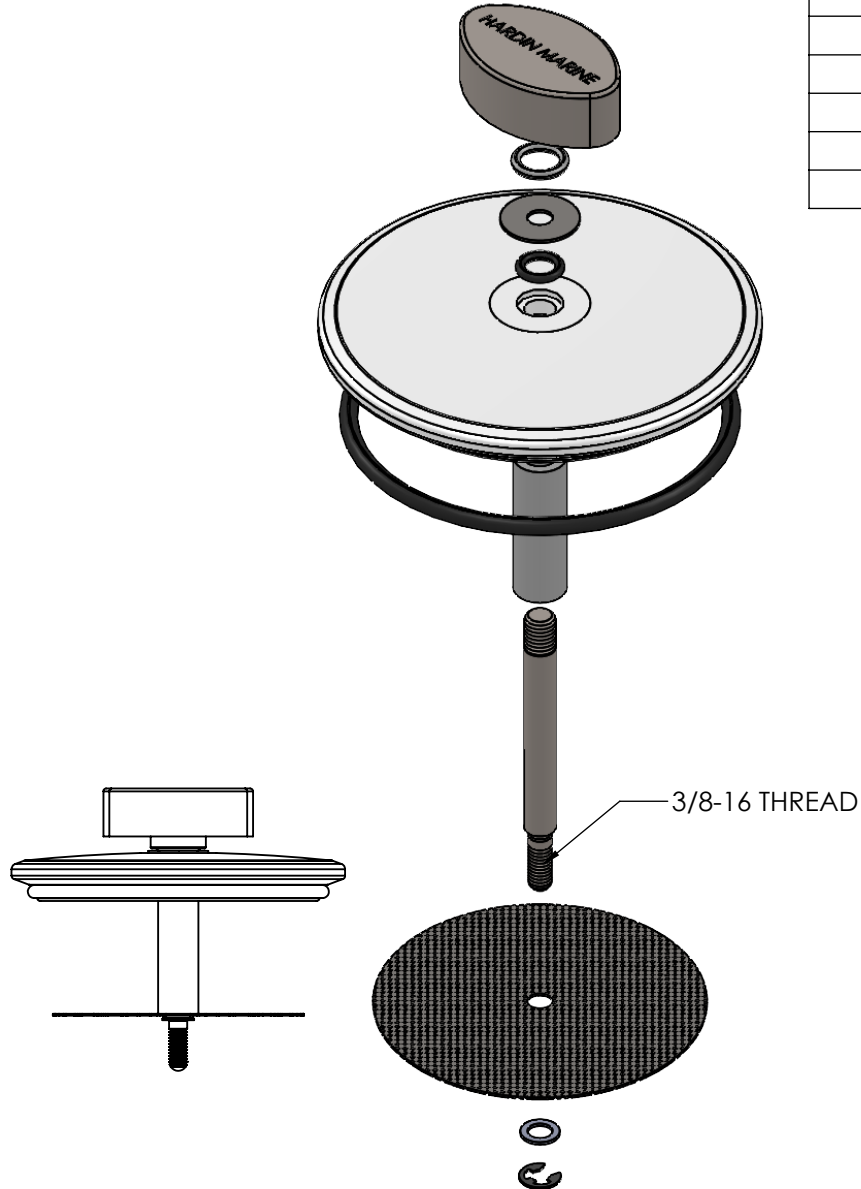

HARDIN 11 Industry Dr. Palm Coast, FL 32137
 MARINE 386-445-2500 / FAX 386-445-1122

PART NO.
 420-913280

TITLE: 3/8-16 OFFSHORE SEA STRAINER REPLACEMENT
 LID ASSEMBLY REVISED 09-2023

www.hardin-marine.com

ITEM NO.	PART NUMBER	DESCRIPTION	QTY.
1	420-460116	SCREEN, 3/8 SHAFT	1
2	420-606825	CLIP, 3/8 SHAFT	1
3	420-913212	O-RING, SEA STRAINER KNOB	1
4	420-913272	LID, 1/2 SHAFT - OFFSHORE SEA STRAINER	1
5	420-913274	STUD, 3/8 CONVERSION	1
6	620-913225	KNOB	1
7	620-913230	SLEEVE, SWIRL AWAY SEA STRAINER	1
8	625-1206	O-RING	1
9	625-1435	O-RING	1
10	90037AN-STSS	WASHER, 3/8 AN	1
11	90037FW-STSS	WASHER-FENDER-SS- 3/8	1

FITS GIL AND HARDIN MARINE GENERATION 1 OFFSHORE SEA STRAINER

THIS DRAWING IS CONFIDENTIAL AND IS SUPPLIED ON EXPRESS CONDITION THAT IT SHALL NOT BE LENT, COPIED OR DISCLOSED TO ANY OTHER PERSON OR USED FOR ANY OTHER PURPOSE WITHOUT WRITTEN CONSENT OF HARDIN MARINE INC.. BREACH OF THIS CONTRACT WILL HOLD AND IT'S PRINCIPALS LIABLE FOR LOSS AND DAMAGES.