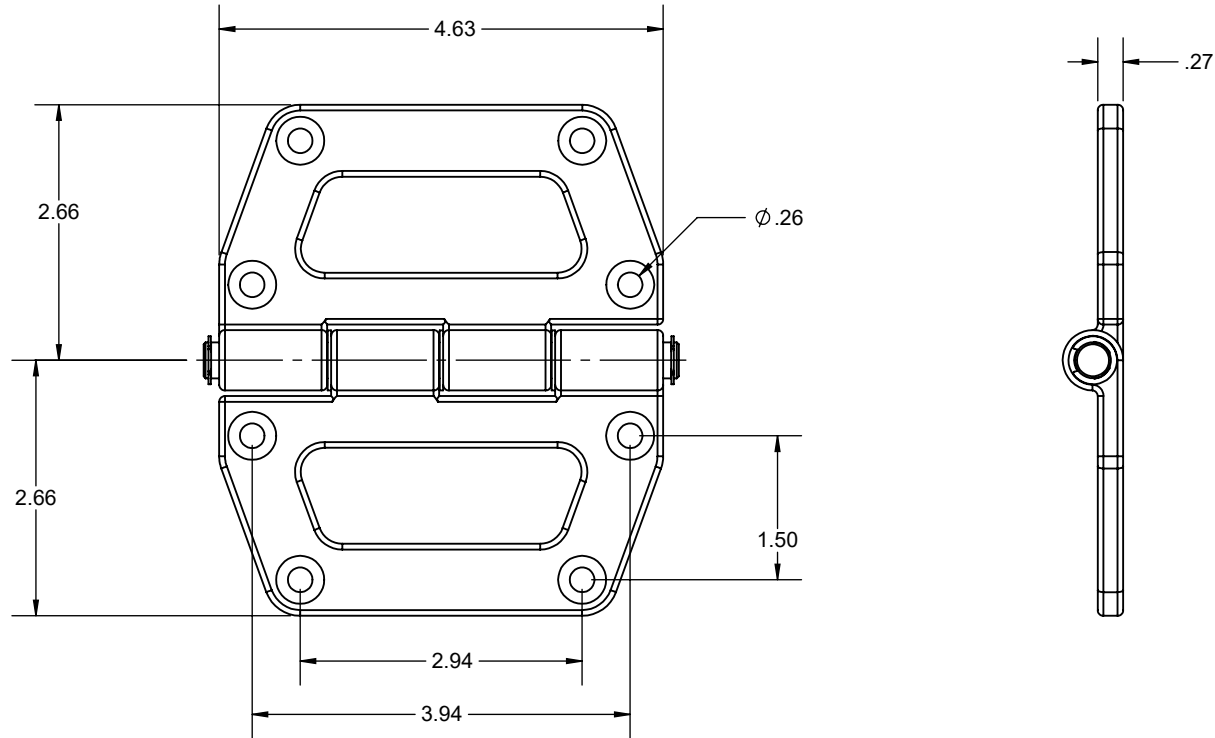

HARDIN 11 Industry Dr. Palm Coast, FL 32137
MARINE 386-445-2500 / FAX 386-445-1122

PART NO.
410-4056

TITLE:
SUPER DUTY OFFSHORE HINGE

www.hardin-marine.com

THIS DRAWING IS CONFIDENTIAL AND IS SUPPLIED ON EXPRESS CONDITION THAT IT SHALL NOT BE LENT, COPIED OR DISCLOSED TO ANY OTHER PERSON OR USED FOR ANY OTHER PURPOSE WITHOUT WRITTEN CONSENT OF HARDIN MARINE INC.. BREACH OF THIS CONTRACT WILL HOLD AND IT'S PRINCIPALS LIABLE FOR LOSS AND DAMAGES.