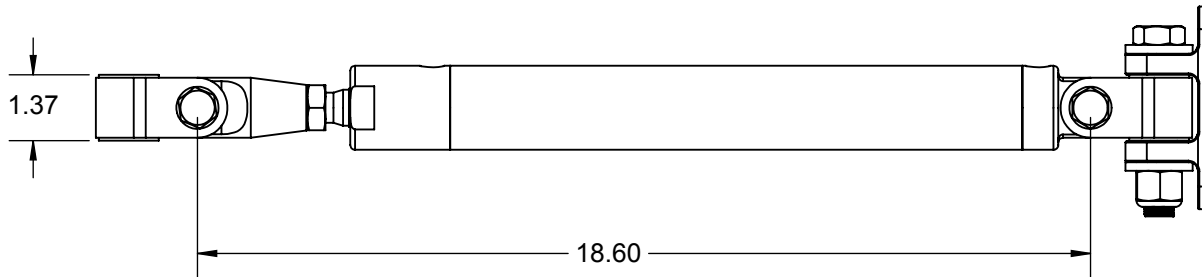

HARDIN MARINE 11 Industry Dr. Palm Coast, FL 32137
386-445-2500 / FAX 386-445-1122

PART NO.
137-9259

TITLE:
9" RAM ASSEMBLY w/ CLEVIS

www.hardin-marine.com

USED IN KITS:

- 137-9400
- 137-9401
- 137-9402
- 137-9410
- 137-9411
- 137-9412
- 137-9277
- 137-9278
- 137-9279
- 137-9283
- 137-9284

KIT COMES w/ 316SS 16 " HOSES, FITTINGS, THRU HULLS & MOUNTING HARDWARE, NOT SHOWN.