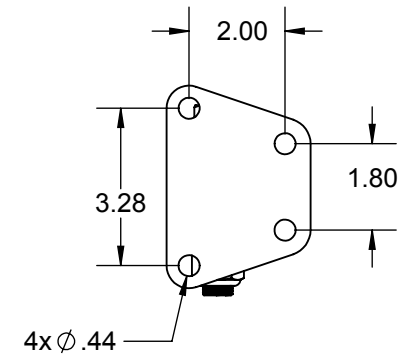

HARDIN MARINE 11 Industry Dr. Palm Coast, FL 32137
386-445-2500 / FAX 386-445-1122

PART NO.
137-9259

TITLE:
9" RAM ASSEMBLY w/ CLEVIS

www.hardin-marine.com

USED IN KITS:

- 137-9400
- 137-9401
- 137-9402
- 137-9410
- 137-9411
- 137-9412
- 137-9277
- 137-9278
- 137-9279
- 137-9283
- 137-9284

KIT COMES w/ 316SS 16 " HOSES, FITTINGS, THRU HULLS & MOUNTING HARDWARE, NOT SHOWN.