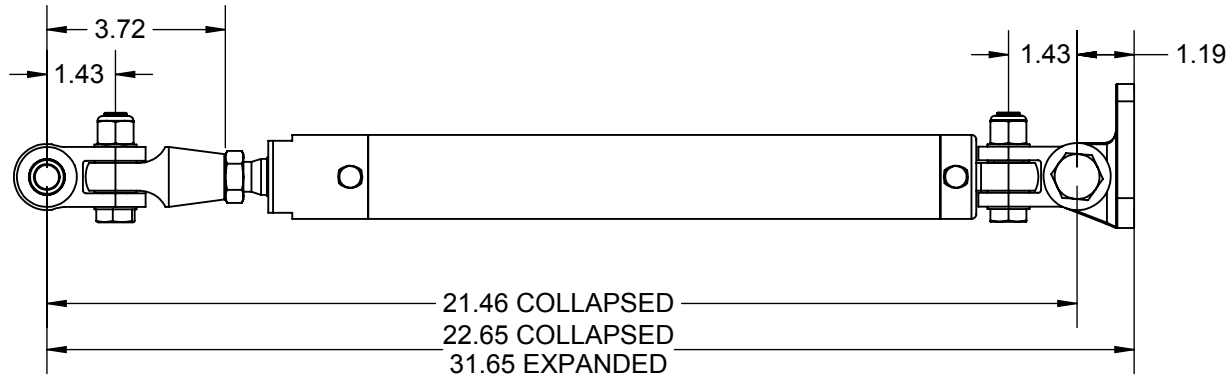

HARDIN MARINE 11 Industry Dr. Palm Coast, FL 32137
386-445-2500 / FAX 386-445-1122

PART NO.
137-9259

TITLE:
9" RAM ASSEMBLY w/ CLEVIS

www.hardin-marine.com

USED IN KITS:

- 137-9400
- 137-9401
- 137-9402
- 137-9410
- 137-9411
- 137-9412
- 137-9277
- 137-9278
- 137-9279
- 137-9283
- 137-9284

KIT COMES w/ 316SS 16 " HOSES, FITTINGS, THRU HULLS & MOUNTING HARDWARE, NOT SHOWN.