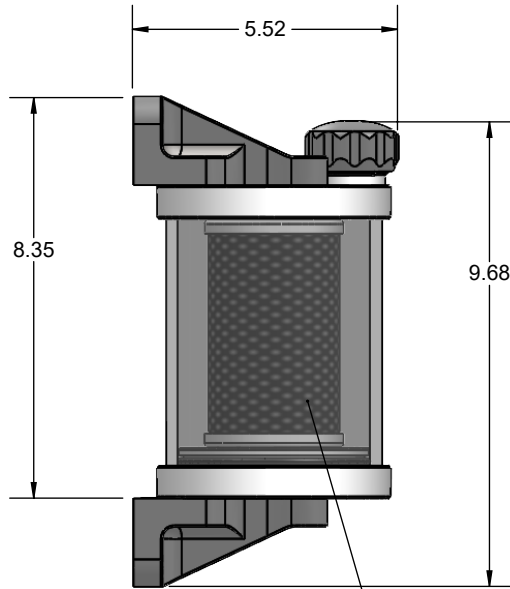

HARDIN
MARINE

11 Industry Dr. Palm Coast, FL 32137
386-445-2500 / FAX 386-445-1122

PART NO.
137-9010/
137-9025

TITLE:

BULKHEAD MOUNT POWER STEERING RESERVOIR

www.hardin-marine.com

137-9010 BLACK FINISH
137-9025 POLISHED FINISH

100 MICRON STAINLESS STEEL FILTER

TOP VIEW

NOTE: PART IS SHOWN WITH MOUNTING BRACKETS ON TOP AND BOTTOM FOR INSTALLATION DIMENSIONS ONLY. RESERVOIR COMES WITH ONLY ONE MOUNTING BRACKET.

1/2 NPT OUTLET

3/8 NPT INLET

3/8 NPT INLET