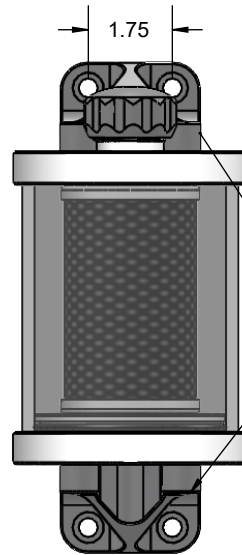

HARDIN
MARINE

11 Industry Dr. Palm Coast, FL 32137
386-445-2500 / FAX 386-445-1122

PART NO.
137-9010/
137-9025

TITLE:

BULKHEAD MOUNT POWER STEERING RESERVOIR

www.hardin-marine.com

137-9010 BLACK FINISH
137-9025 POLISHED FINISH

100 MICRON STAINLESS STEEL FILTER

TOP VIEW

NOTE: PART IS SHOWN WITH MOUNTING BRACKETS ON TOP AND BOTTOM FOR INSTALLATION DIMENSIONS ONLY. RESERVOIR COMES WITH ONLY ONE MOUNTING BRACKET.

1/2 NPT OUTLET

3/8 NPT INLET

3/8 NPT INLET