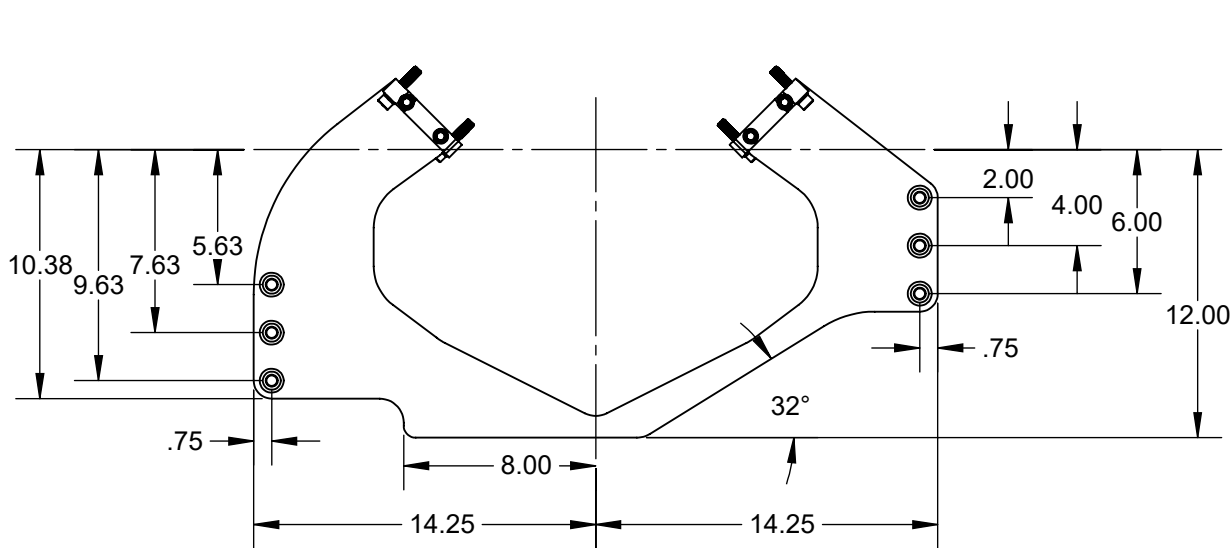

HARDIN
MARINE

11 Industry Dr. Palm Coast, FL 32137
386-445-2500 / FAX 386-445-1122

PART NO.
625-8521

TITLE:

BBC SIDE BY SIDE ENGINE MOUNT

www.hardin-marine.com

ITEM NO.	PART NUMBER	DESCRIPTION	QTY.
1	625-4041	WASHER, HAT	6
2	625-8507	MOUNT, SIDE BY SIDE	1
3	625-8530	PAD, ENGINE MOUNT	2
4	625-8531	PAD, FRONT - ENGINE MOUNT	2
5	90037AN-STSS	WASHER, 3/8 AN	10
6	90037C175SHS	BOLT,SHCS, 3/8-16 x 1-3/4	6
7	90037C225SHS	BOLT, SHCS, 3/8-16x2-1/4	4

STARBOARD SIDE SHOWN,
FLIP MOUNT FOR PORT SIDE

ENGINE MOUNTS COME RAW ALUMINUM FINISH

THIS DRAWING IS CONFIDENTIAL AND IS SUPPLIED ON EXPRESS CONDITION THAT IT SHALL NOT BE LENT, COPIED OR DISCLOSED TO ANY OTHER PERSON OR USED FOR ANY OTHER PURPOSE WITHOUT WRITTEN CONSENT OF HARDIN MARINE INC.. BREACH OF THIS CONTRACT WILL HOLD AND IT'S PRINCIPALS LIABLE FOR LOSS AND DAMAGES.