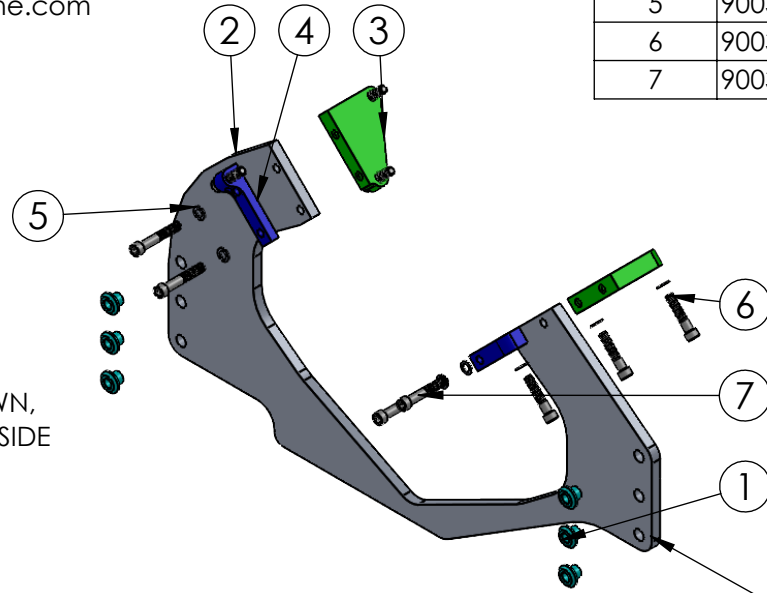

HARDIN
MARINE

11 Industry Dr. Palm Coast, FL 32137
386-445-2500 / FAX 386-445-1122

PART NO.
625-8521

TITLE:

BBC SIDE BY SIDE ENGINE MOUNT

www.hardin-marine.com

ITEM NO.	PART NUMBER	DESCRIPTION	QTY.
1	625-4041	WASHER, HAT	6
2	625-8507	MOUNT, SIDE BY SIDE	1
3	625-8530	PAD, ENGINE MOUNT	2
4	625-8531	PAD, FRONT - ENGINE MOUNT	2
5	90037AN-STSS	WASHER, 3/8 AN	10
6	90037C175SHS	BOLT,SHCS, 3/8-16 x 1-3/4	6
7	90037C225SHS	BOLT, SHCS, 3/8-16x2-1/4	4

STARBOARD SIDE SHOWN,
FLIP MOUNT FOR PORT SIDE

ENGINE MOUNTS COME RAW ALUMINUM FINISH

THIS DRAWING IS CONFIDENTIAL AND IS SUPPLIED ON EXPRESS CONDITION THAT IT SHALL NOT BE LENT, COPIED OR DISCLOSED TO ANY OTHER PERSON OR USED FOR ANY OTHER PURPOSE WITHOUT WRITTEN CONSENT OF HARDIN MARINE INC.. BREACH OF THIS CONTRACT WILL HOLD AND IT'S PRINCIPALS LIABLE FOR LOSS AND DAMAGES.