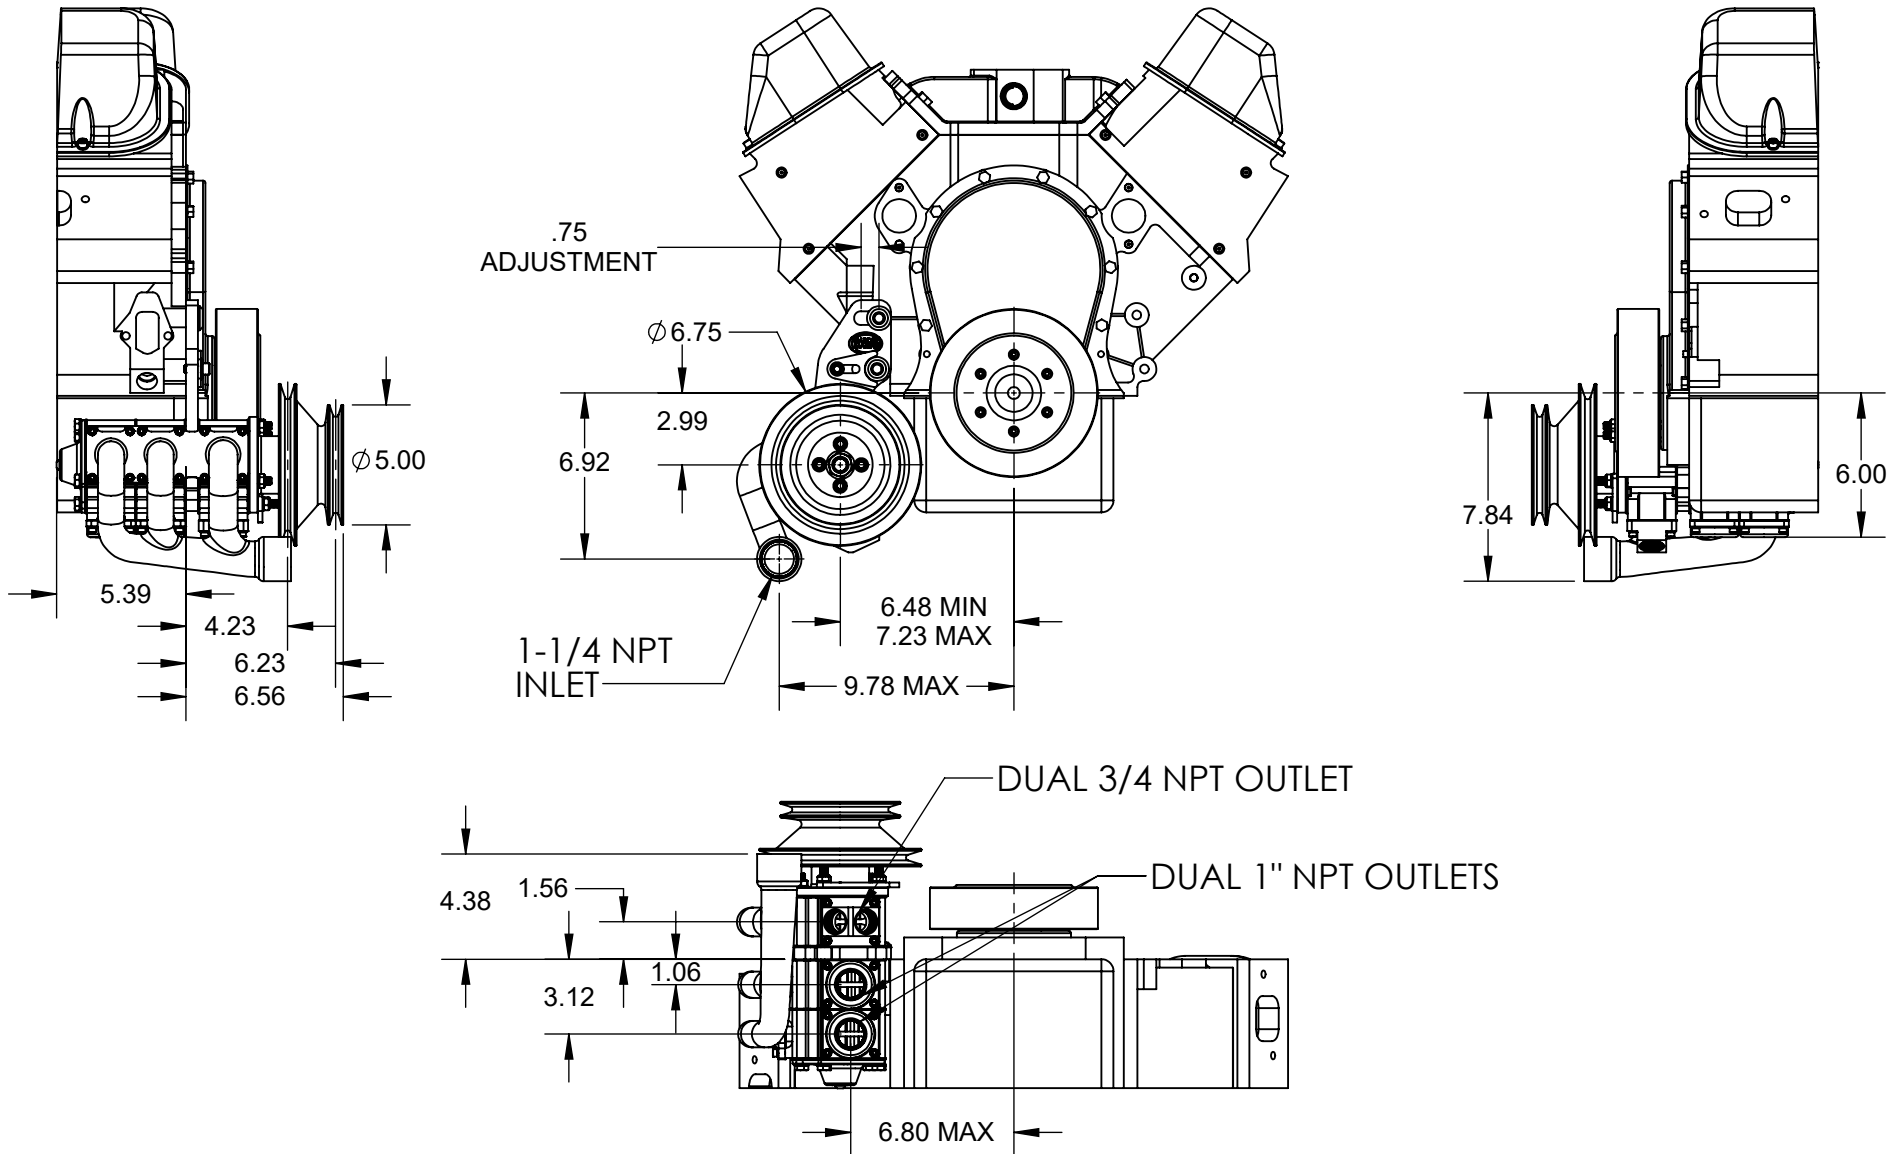

HARDIN MARINE 11 Industry Dr. Palm Coast, FL 32137
386-445-2500 / FAX 386-445-1122

PART NO.
625-4992

TITLE:
3 STG STAINLESS SEA PUMP w/ DUAL GRV PULLEY, 1-1/4NPT
INLET, SINGLE DUAL 3/4 NPT OUTLET & DUAL 1"NPT OUTLETS

www.hardin-marine.com

THIS DRAWING IS CONFIDENTIAL AND IS SUPPLIED ON EXPRESS CONDITION THAT IT SHALL NOT BE LENT, COPIED OR DISCLOSED TO ANY OTHER PERSON OR USED FOR ANY OTHER PURPOSE WITHOUT WRITTEN CONSENT OF HARDIN MARINE INC.. BREACH OF THIS CONTRACT WILL HOLD ..... AND IT'S PRINCIPALS LIABLE FOR LOSS AND DAMAGES.