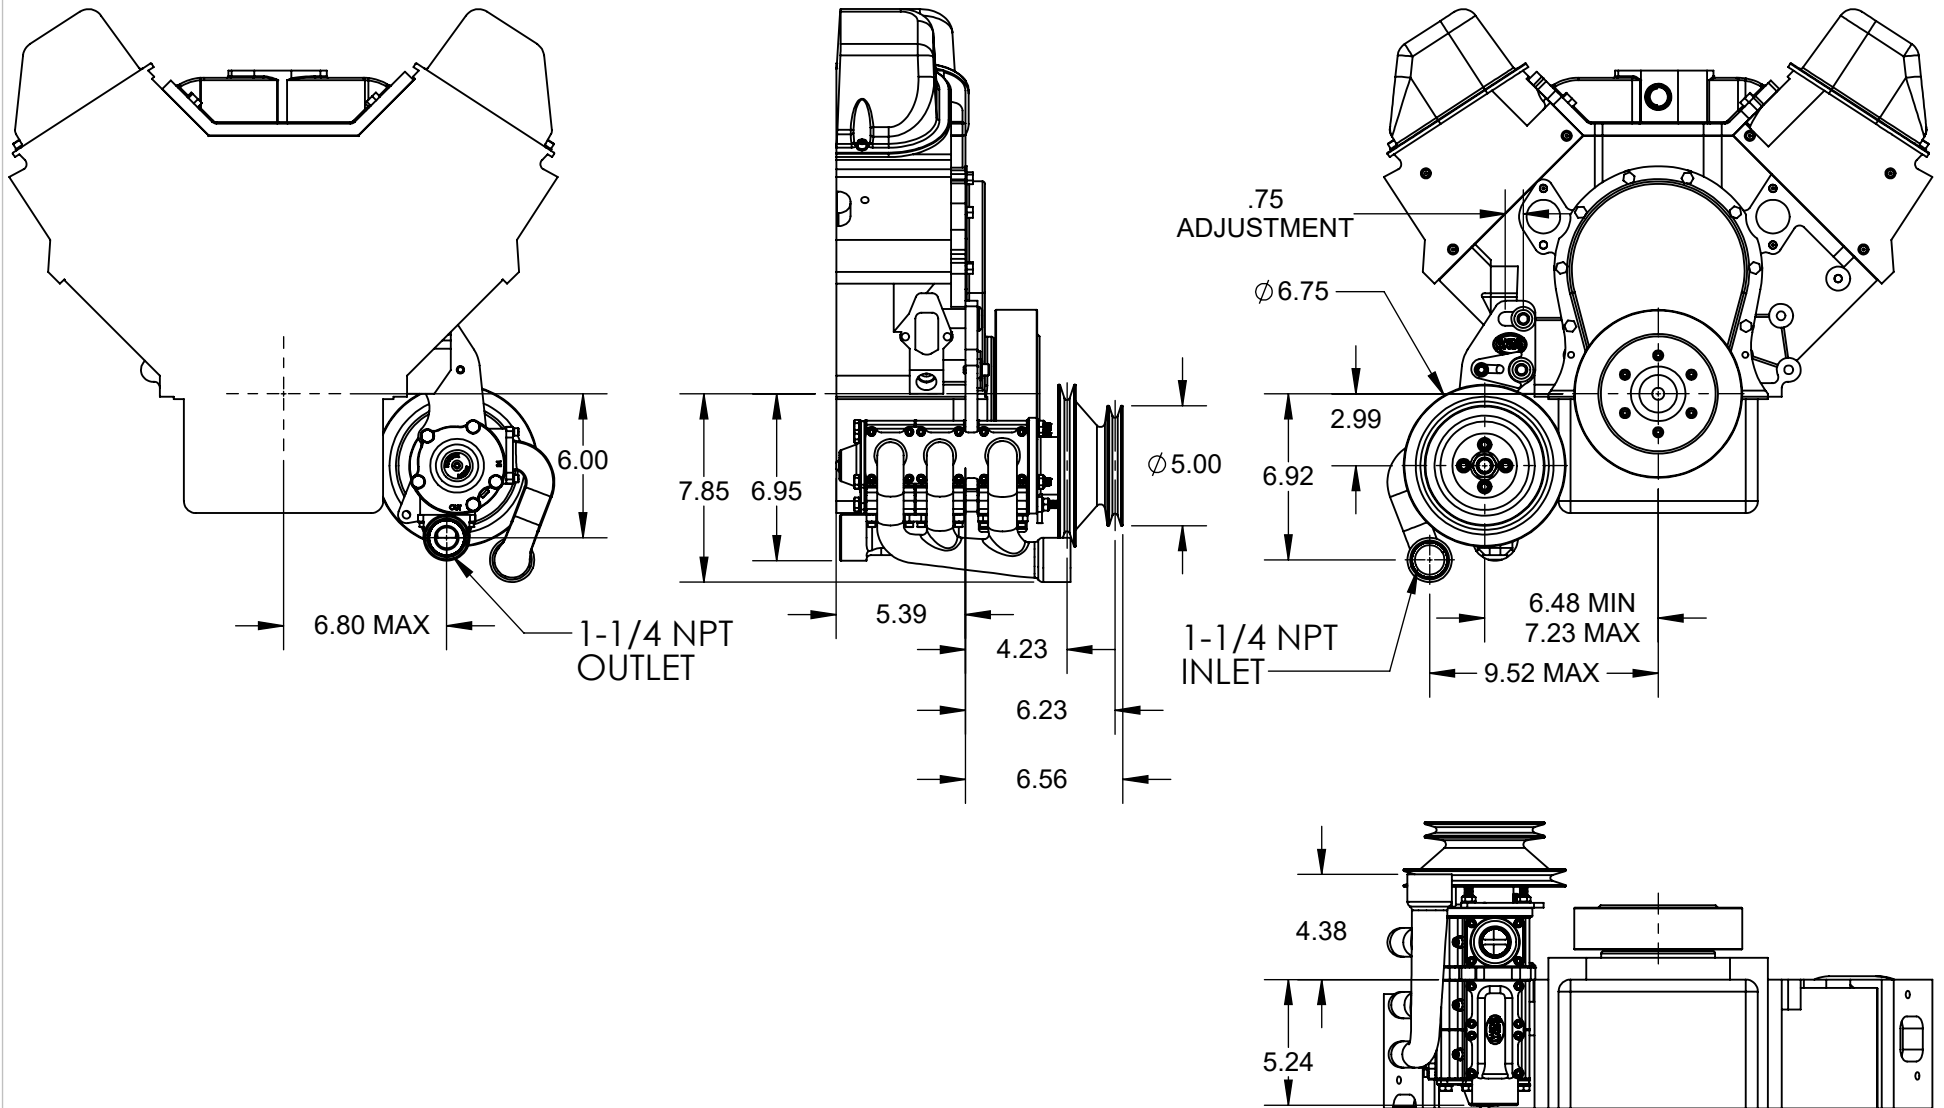

**HARDIN
MARINE**

11 Industry Dr. Palm Coast, FL 32137
386-445-2500 / FAX 386-445-1122

PART NO.

625-4973

TITLE:

3 STG ALUMINUM SEA PUMP w/ DUAL GRV PULLEY, 1-1/4 NPT
FRONT INLET, REAR 1-1/4 NPT OUTLET & SINGLE 1" NPT OUTLET

www.hardin-marine.com

THIS DRAWING IS CONFIDENTIAL AND IS SUPPLIED ON EXPRESS CONDITION THAT IT SHALL NOT BE LENT, COPIED OR DISCLOSED TO ANY OTHER PERSON OR USED FOR ANY OTHER PURPOSE WITHOUT WRITTEN CONSENT OF HARDIN MARINE INC.. BREACH OF THIS CONTRACT WILL HOLD ..... AND IT'S PRINCIPALS LIABLE FOR LOSS AND DAMAGES.