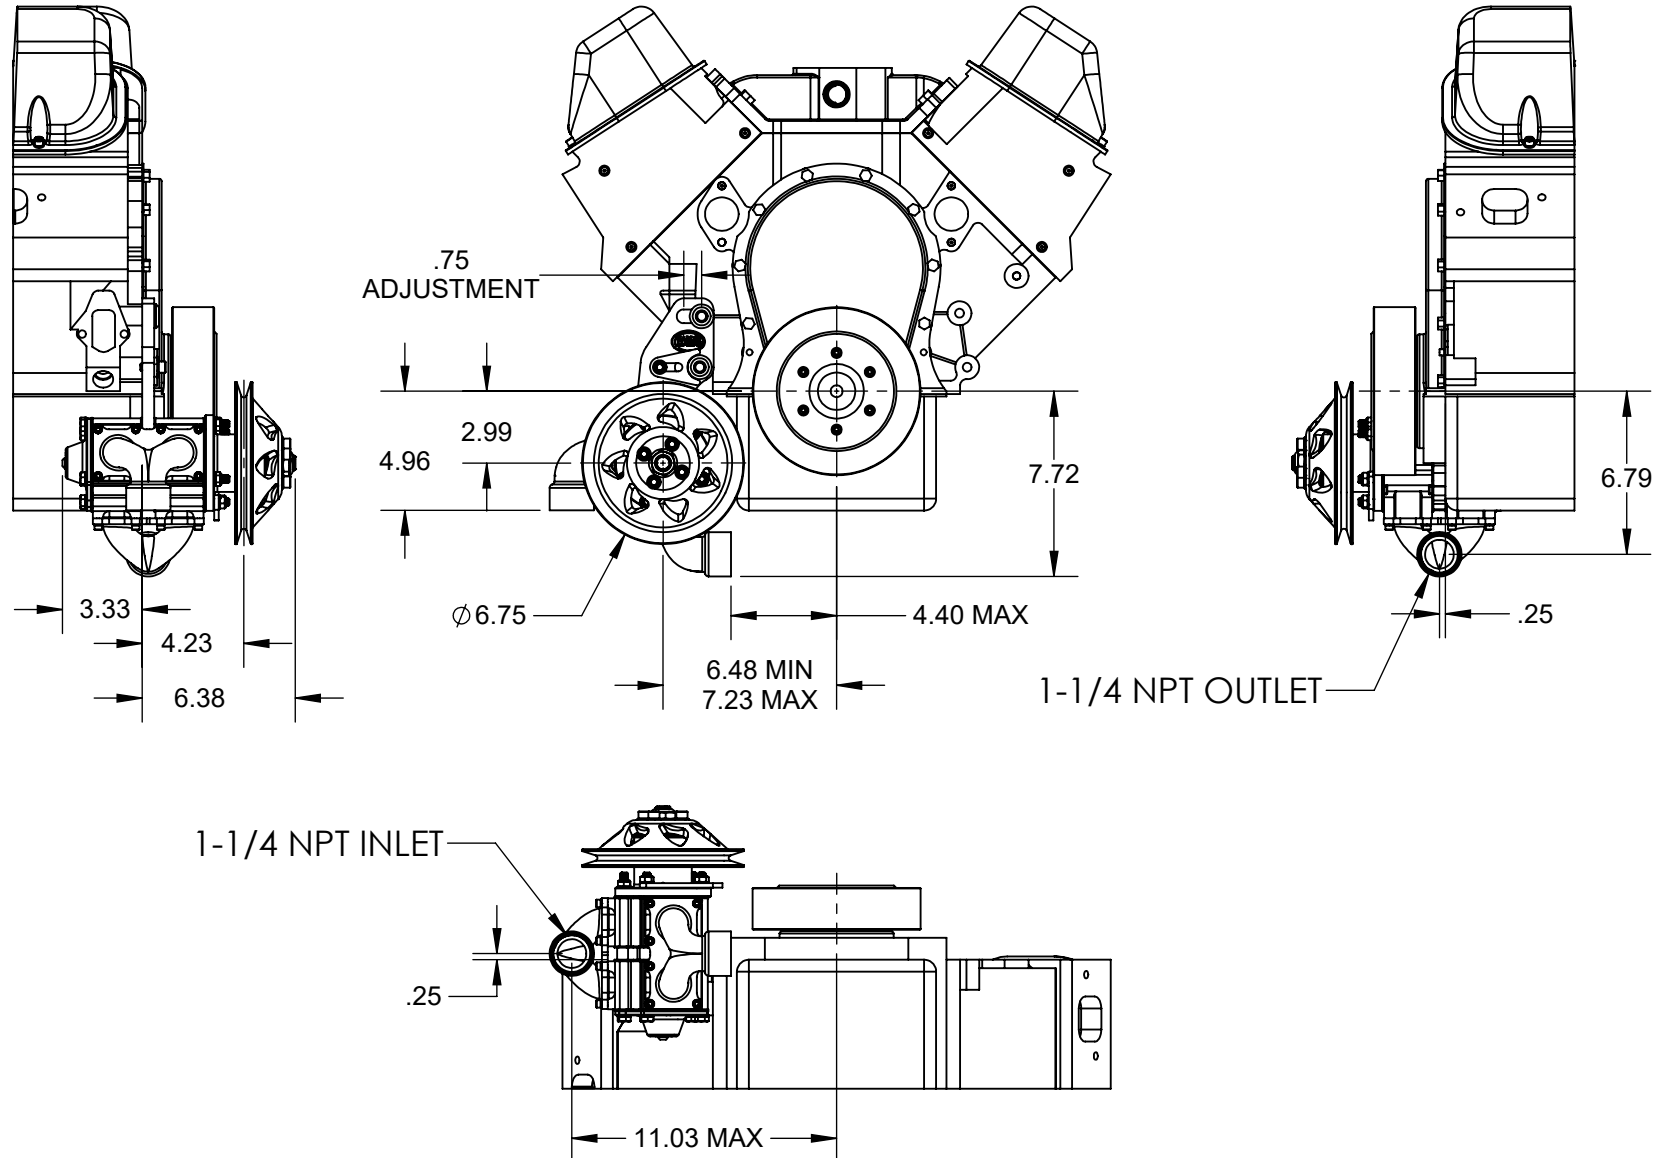

HARDIN MARINE 11 Industry Dr. Palm Coast, FL 32137
386-445-2500 / FAX 386-445-1122

PART NO.
625-4941

TITLE: 2 STG STAINLESS SEA PUMP w/ SINGLE GRV PULLEY
& DUAL 1-1/4 NPT CENTER INLET/OUTLET

www.hardin-marine.com