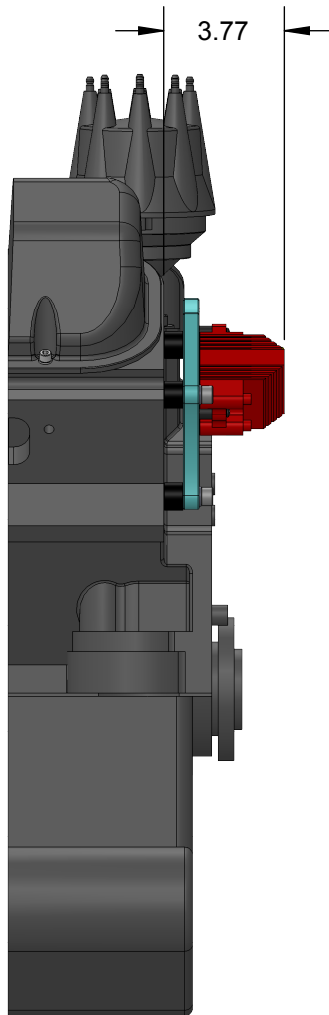

HARDIN
MARINE

11 Industry Dr. Palm Coast, FL 32137
386-445-2500 / FAX 386-445-1122

PART NO.

755-3559

TITLE:

120-8202 HEAD MOUNT COIL BRACKET

www.hardin-marine.com

ITEM NO.	PART NUMBER	DESCRIPTION	QTY.
1	755-3540	BRACKET, COIL HEAD MOUNT	1
2	625-7754	BUSHING, HEAD MOUNT BRACKETS	3
3	90037AN-STSS	WASHER, 3/8 AN	3
4	90037C175SHS	BOLT,SHCS, 3/8-16 x 1-3/4	3

INSTALLATION INSTRUCTIONS:

- 1) BRACKET CAN BE MOUNT EITHER PORT OR STARBOARD, FRONT OR BACK. SHOWN AS PORT REAR INSTALLATION.
- 2) INSTALL #2 625-7754 SPACERS BETWEEN HEAD AND BRACKET.
- 3) INSTALL BRACKET USING #4 90037C175SHS BOLTS & #3 90037AN-STSS WASHERS. TORQUE TO 30 FT. LBS..

HARDIN
MARINE

11 Industry Dr. Palm Coast, FL 32137
386-445-2500 / FAX 386-445-1122

PART NO.

755-3559

TITLE:

120-8202 HEAD MOUNT COIL BRACKET

www.hardin-marine.com

120-8202 SOLD SEPERATELY