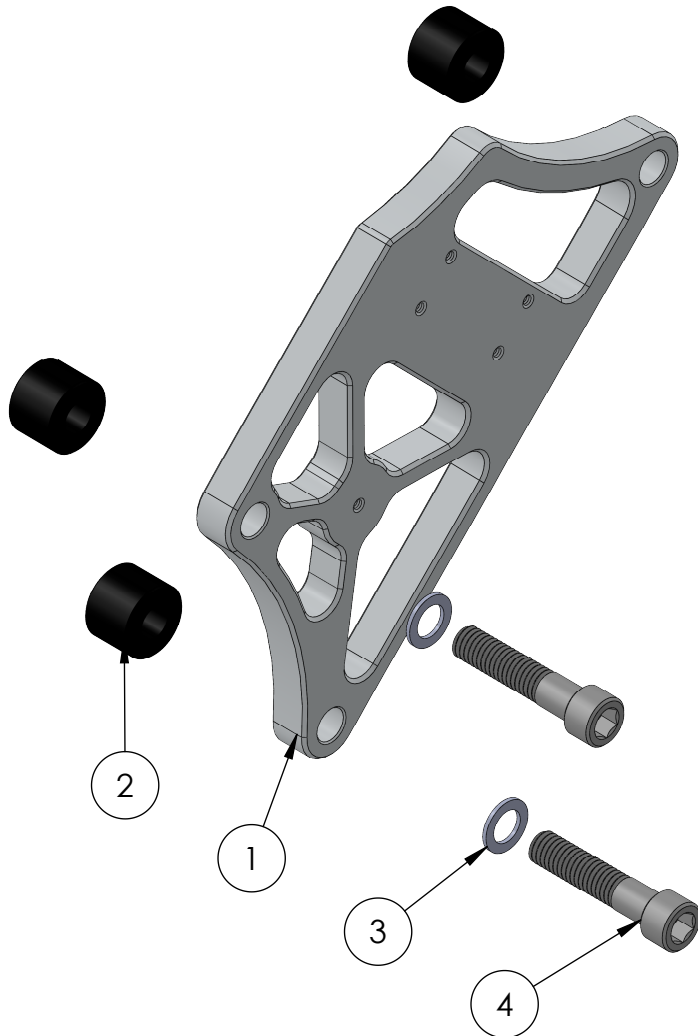

HARDIN
MARINE

11 Industry Dr. Palm Coast, FL 32137
386-445-2500 / FAX 386-445-1122

PART NO.

755-3559

TITLE:

120-8202 HEAD MOUNT COIL BRACKET

www.hardin-marine.com

ITEM NO.	PART NUMBER	DESCRIPTION	QTY.
1	755-3540	BRACKET, COIL HEAD MOUNT	1
2	625-7754	BUSHING, HEAD MOUNT BRACKETS	3
3	90037AN-STSS	WASHER, 3/8 AN	3
4	90037C175SHS	BOLT,SHCS, 3/8-16 x 1-3/4	3

INSTALLATION INSTRUCTIONS:

- 1) BRACKET CAN BE MOUNT EITHER PORT OR STARBOARD, FRONT OR BACK. SHOWN AS PORT REAR INSTALLATION.
- 2) INSTALL #2 625-7754 SPACERS BETWEEN HEAD AND BRACKET.
- 3) INSTALL BRACKET USING #4 90037C175SHS BOLTS & #3 90037AN-STSS WASHERS. TORQUE TO 30 FT. LBS..

HARDIN
MARINE

11 Industry Dr. Palm Coast, FL 32137
386-445-2500 / FAX 386-445-1122

PART NO.

755-3559

TITLE:

120-8202 HEAD MOUNT COIL BRACKET

www.hardin-marine.com

120-8202 SOLD SEPERATELY