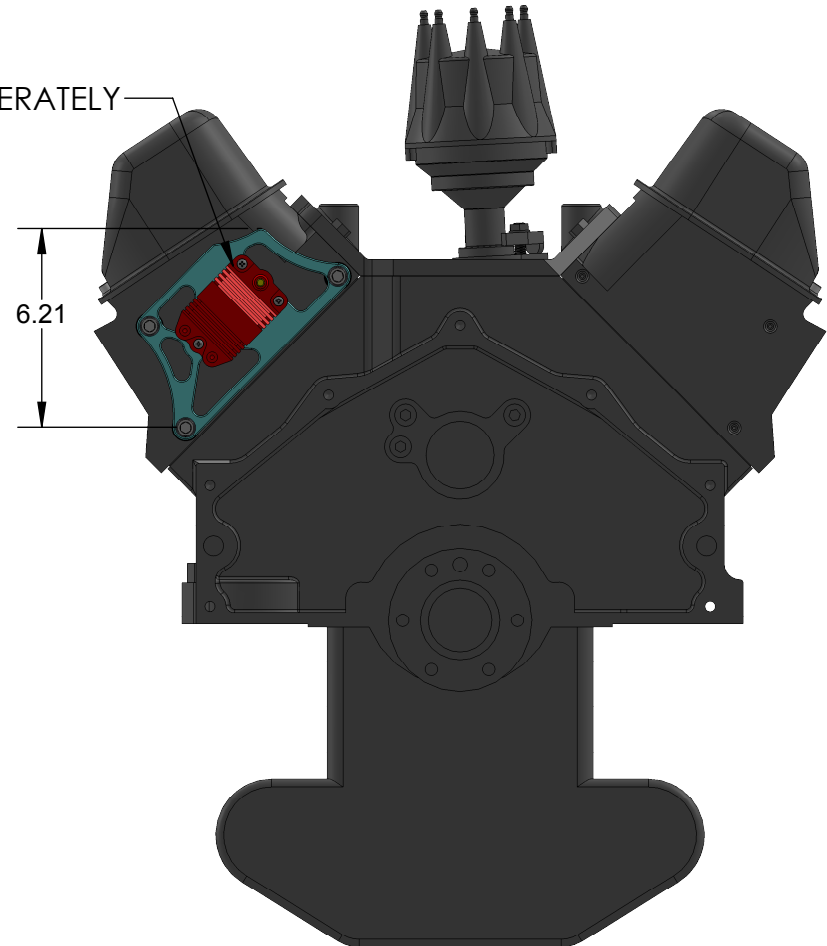

HARDIN
MARINE

11 Industry Dr. Palm Coast, FL 32137
386-445-2500 / FAX 386-445-1122

PART NO.

755-3559

TITLE:

120-8202 HEAD MOUNT COIL BRACKET

www.hardin-marine.com

ITEM NO.	PART NUMBER	DESCRIPTION	QTY.
1	755-3540	BRACKET, COIL HEAD MOUNT	1
2	625-7754	BUSHING, HEAD MOUNT BRACKETS	3
3	90037AN-STSS	WASHER, 3/8 AN	3
4	90037C175SHS	BOLT,SHCS, 3/8-16 x 1-3/4	3

INSTALLATION INSTRUCTIONS:

- 1) BRACKET CAN BE MOUNT EITHER PORT OR STARBOARD, FRONT OR BACK. SHOWN AS PORT REAR INSTALLATION.
- 2) INSTALL #2 625-7754 SPACERS BETWEEN HEAD AND BRACKET.
- 3) INSTALL BRACKET USING #4 90037C175SHS BOLTS & #3 90037AN-STSS WASHERS. TORQUE TO 30 FT. LBS..

HARDIN
MARINE

11 Industry Dr. Palm Coast, FL 32137
386-445-2500 / FAX 386-445-1122

PART NO.

755-3559

TITLE:

120-8202 HEAD MOUNT COIL BRACKET

www.hardin-marine.com

120-8202 SOLD SEPERATELY