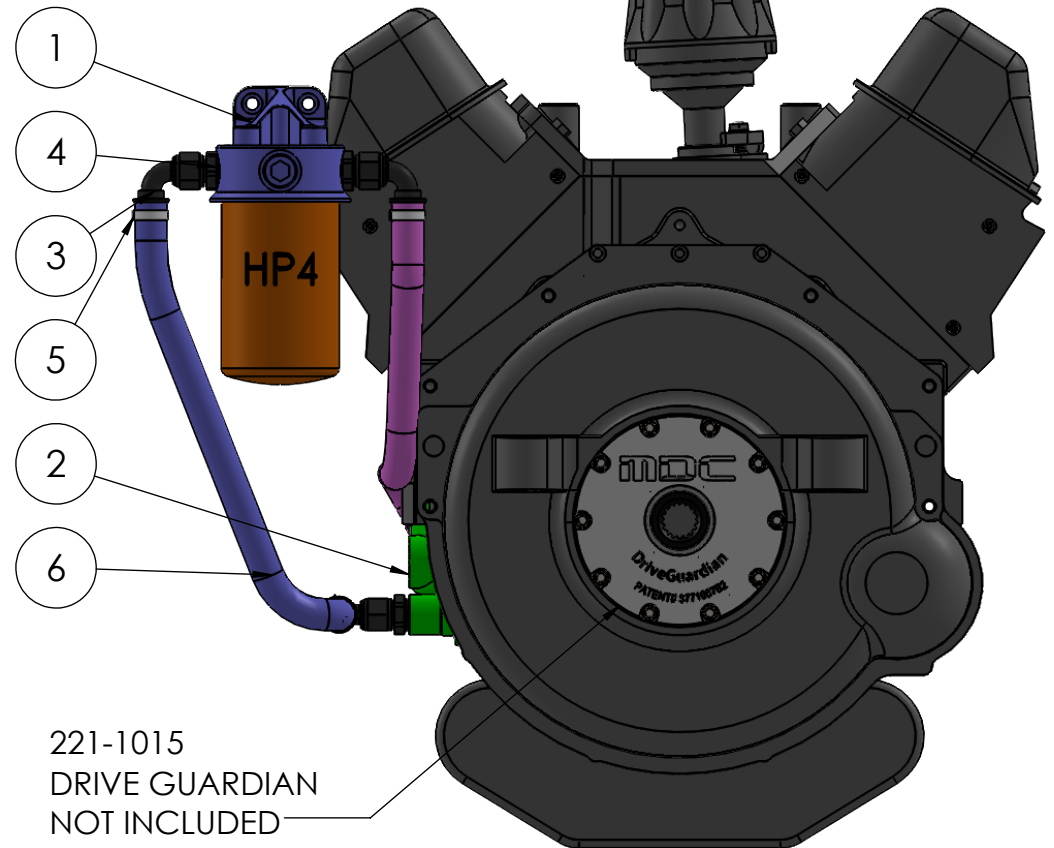

**HARDIN  
MARINE**

11 Industry Dr. Palm Coast, FL 32137  
386-445-2500 / FAX 386-445-1122

PART NO.  
620-918PO  
620-918BK

TITLE: 1000 HP GEN 5/6 REMOTE MOUNT THERMOSTATIC  
OIL FILTER RELOCATION KIT -12PO

[www.hardin-marine.com](http://www.hardin-marine.com)

OPTIONAL VERTICAL HEAD  
MOUNT BRACKET AVAILABLE:  
625-7744 POLISHED  
625-7755 BLACK

AVAILABLE IN:  
625-7721 POLISHED  
625-7722 BLACK  
CAN BE MOUNTED VERTICALLY  
OR HORIZONTALLY

740-22460 HP4  
740-22465 HP6  
OIL FILTER NOT  
INCLUDED

ITEM NO.	PART NUMBER	DESCRIPTION	QTY.
1	625-7721	BULKHEAD FILTER MOUNT	1
2	625-7704	GEN 5/6 THERMOSTATIC ADAPTER	1
3	552-239010BB	HOSE END, -10 90 DEG.	4
4	552-981613BB	FITTING, 3/4NPT x -10AN	4
5	552-818412	CLAMP, -12 PUSH LOC	4
6	552-520012	-12 PUSH ON HOSE	8