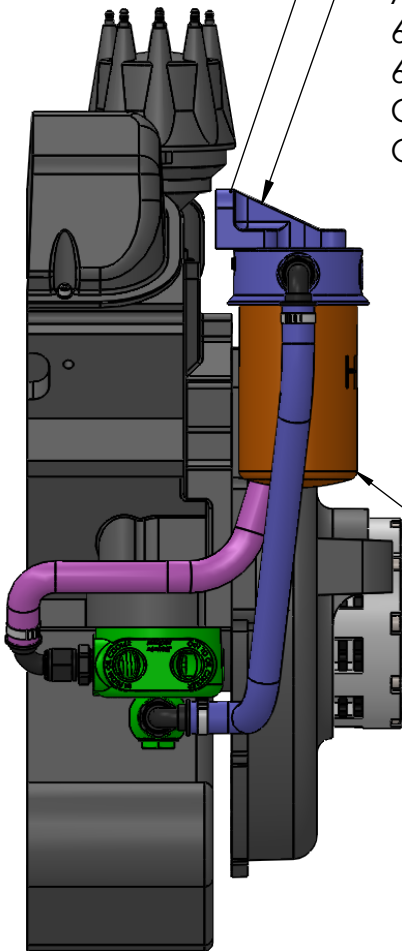

**HARDIN  
MARINE**

11 Industry Dr. Palm Coast, FL 32137  
386-445-2500 / FAX 386-445-1122

PART NO.  
620-918PO  
620-918BK

TITLE: 1000 HP GEN 5/6 REMOTE MOUNT THERMOSTATIC  
OIL FILTER RELOCATION KIT -12PO

[www.hardin-marine.com](http://www.hardin-marine.com)

OPTIONAL VERTICAL HEAD  
MOUNT BRACKET AVAILABLE:  
625-7744 POLISHED  
625-7755 BLACK

AVAILABLE IN:  
625-7721 POLISHED  
625-7722 BLACK  
CAN BE MOUNTED VERTICALLY  
OR HORIZONTALLY

740-22460 HP4  
740-22465 HP6  
OIL FILTER NOT  
INCLUDED

ITEM NO.	PART NUMBER	DESCRIPTION	QTY.
1	625-7721	BULKHEAD FILTER MOUNT	1
2	625-7704	GEN 5/6 THERMOSTATIC ADAPTER	1
3	552-239010BB	HOSE END, -10 90 DEG.	4
4	552-981613BB	FITTING, 3/4NPT x -10AN	4
5	552-818412	CLAMP, -12 PUSH LOC	4
6	552-520012	-12 PUSH ON HOSE	8