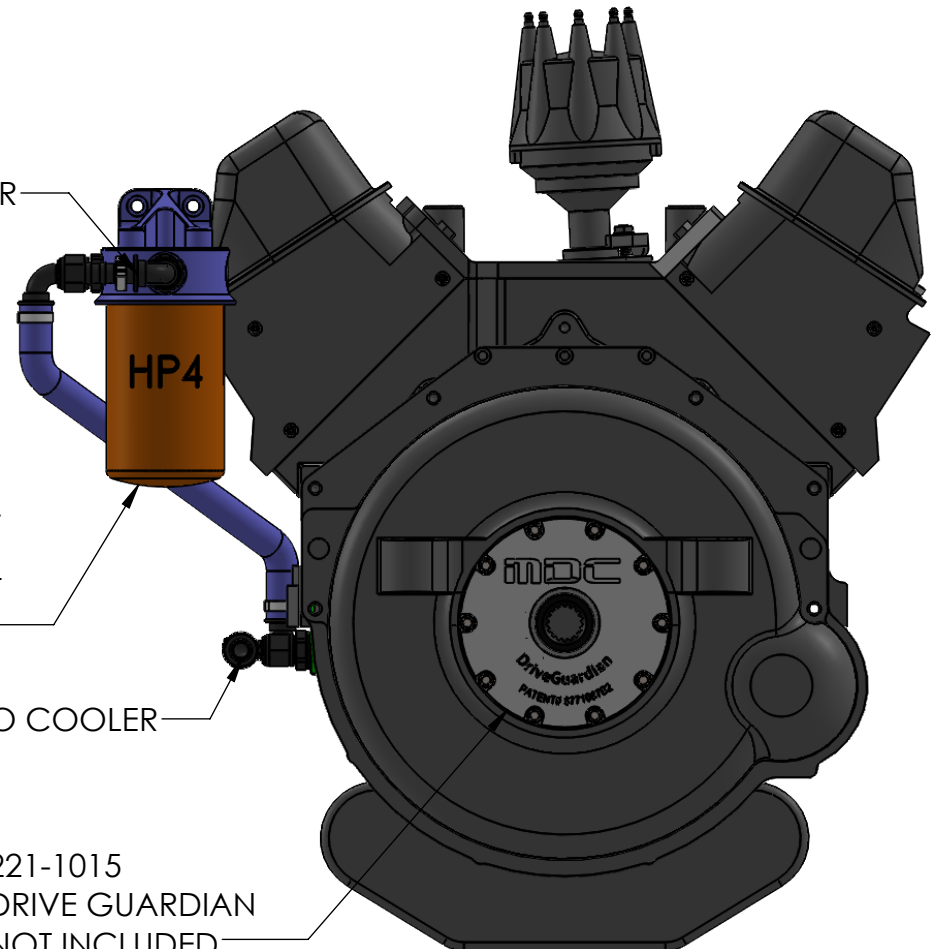

IN FROM COOLER

740-22460 HP4
740-22465 HP6
OIL FILTER NOT
INCLUDED

OUT TO COOLER

221-1015
DRIVE GUARDIAN
NOT INCLUDED