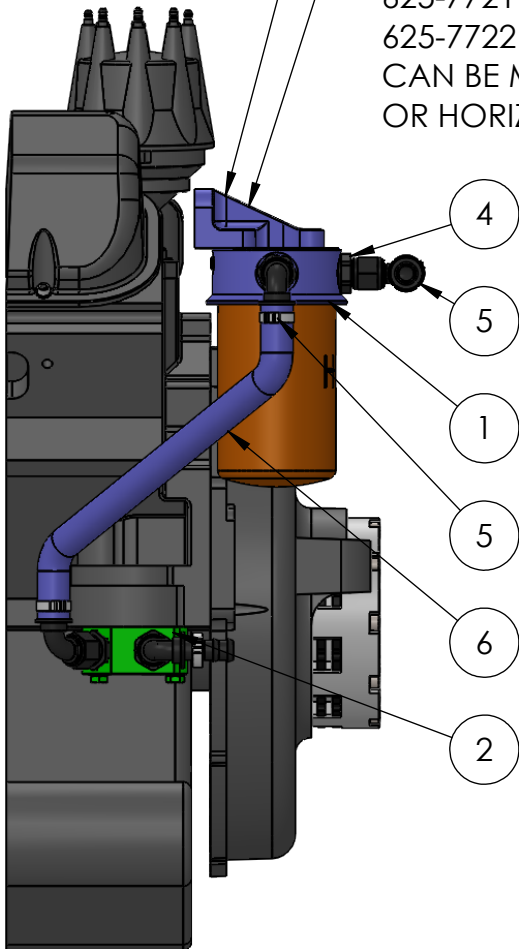

HARDIN  
MARINE

11 Industry Dr. Palm Coast, FL 32137  
386-445-2500 / FAX 386-445-1122

PART NO.  
620-917P  
620-917BK

TITLE: 1000 HP GEN 5/6 REMOTE MOUNT  
OIL FILTER RELOCATION KIT -12 PO  
www.hardin-marine.com

ITEM NO.	PART NUMBER	DESCRIPTION	QTY.
1	625-7721	BULKHEAD FILTER MOUNT	1
2	625-7916	3/4 NPT SIDE INLET OIL ADAPTER - GEN 5/6	1
3	552-239010BB	HOSE END, -10 90 DEG.	4
4	552-981613BB	FITTING, 3/4NPT x -10AN	4
5	552-818412	CLAMP, -12 PUSH LOC	4
6	552-520012	-12 PUSH ON HOSE	8

OPTIONAL VERTICAL HEAD  
MOUNT BRACKET AVAILABLE:  
625-7744 POLISHED  
625-7755 BLACK

AVAILABLE IN:  
625-7721 POLISHED  
625-7722 BLACK  
CAN BE MOUNTED VERTICALLY  
OR HORIZONTALLY

IN FROM COOLER

740-22460 HP4  
740-22465 HP6  
OIL FILTER NOT  
INCLUDED