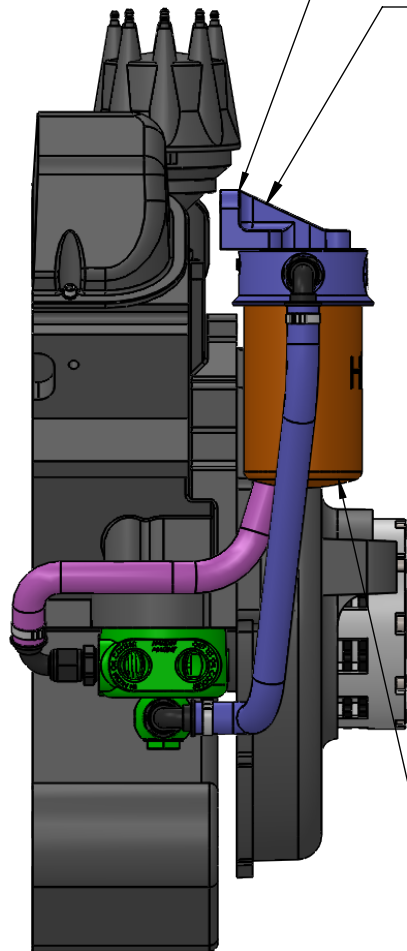

HARDIN MARINE 11 Industry Dr. Palm Coast, FL 32137
386-445-2500 / FAX 386-445-1122

PART NO.
620-913P
620-913BK

TITLE: 1000 HP GEN 4 REMOTE MOUNT THERMOSTATIC OIL FILTER RELOCATION KIT -12PO

ITEM NO.	PART NUMBER	DESCRIPTION	QTY.
1	625-7721	BULKHEAD FILTER MOUNT	1
2	625-7703	GEN 4 THERMOSTATIC ADAPTER	1
3	552-239010BB	HOSE END, -10 90 DEG.	4
4	552-981613BB	FITTING, 3/4NPT x -10AN	4
5	552-818412	CLAMP, -12 PUSH LOC	4
6	552-520012	-12 PUSH ON HOSE	8

www.hardin-marine.com

OPTIONAL VERTICAL HEAD MOUNT BRACKET AVAILABLE:
625-7744 POLISHED
625-7755 BLACK

AVAILABLE IN:
625-7721 POLISHED
625-7722 BLACK
CAN BE MOUNTED VERTICALLY OR HORIZONTALLY

740-22460 HP4
740-22465 HP6
OIL FILTER NOT INCLUDED