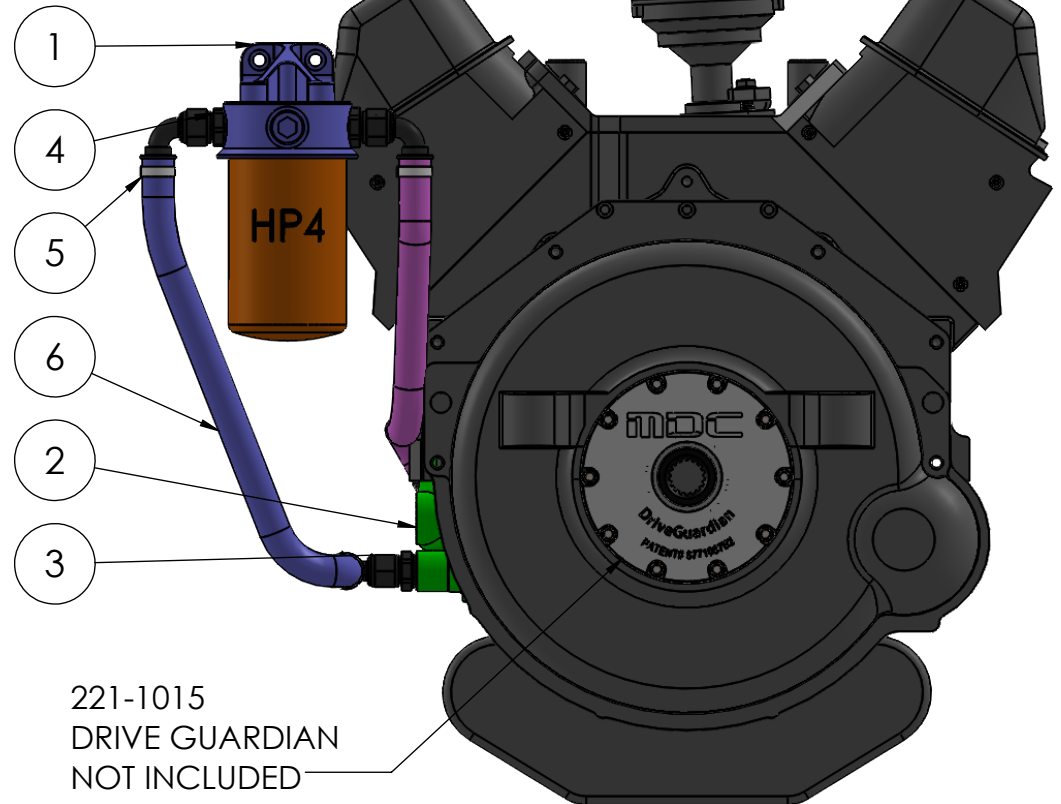

HARDIN MARINE 11 Industry Dr. Palm Coast, FL 32137
386-445-2500 / FAX 386-445-1122

PART NO.
620-913P
620-913BK

TITLE: 1000 HP GEN 4 REMOTE MOUNT THERMOSTATIC OIL FILTER RELOCATION KIT -12PO

ITEM NO.	PART NUMBER	DESCRIPTION	QTY.
1	625-7721	BULKHEAD FILTER MOUNT	1
2	625-7703	GEN 4 THERMOSTATIC ADAPTER	1
3	552-239010BB	HOSE END, -10 90 DEG.	4
4	552-981613BB	FITTING, 3/4NPT x -10AN	4
5	552-818412	CLAMP, -12 PUSH LOC	4
6	552-520012	-12 PUSH ON HOSE	8

www.hardin-marine.com

OPTIONAL VERTICAL HEAD MOUNT BRACKET AVAILABLE:
625-7744 POLISHED
625-7755 BLACK

AVAILABLE IN:
625-7721 POLISHED
625-7722 BLACK
CAN BE MOUNTED VERTICALLY OR HORIZONTALLY

740-22460 HP4
740-22465 HP6
OIL FILTER NOT INCLUDED