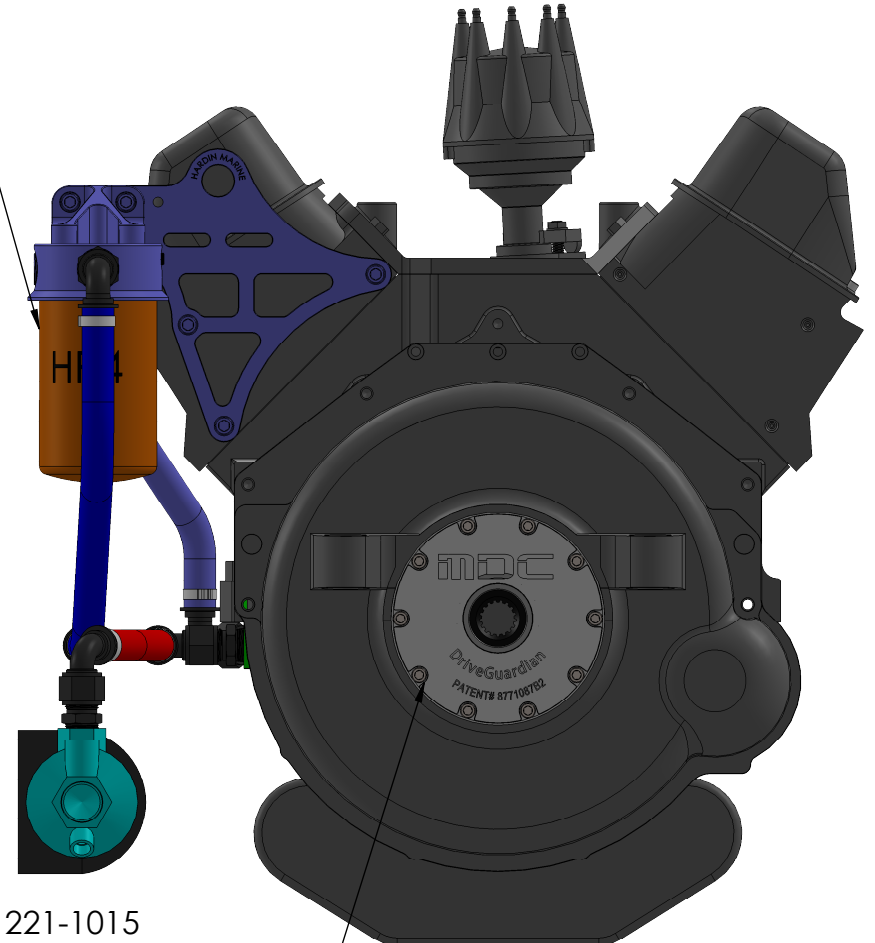

**HARDIN
MARINE**

11 Industry Dr. Palm Coast, FL 32137
386-445-2500 / FAX 386-445-1122

PART NO.
620-834P
620-834BK

TITLE:

1000 HP GEN 5/6 REMOTE
MOUNT OIL SYSTEM -12PO

www.hardin-marine.com

AVAILABLE IN:
625-7745 POLISHED
625-7742 BLACK

740-22460 HP4
740-22465 HP6
OIL FILTER NOT
INCLUDED

AVAILABLE IN:
620-203 POLISHED
620-204 BLACK

ITEM NO.	PART NUMBER	DESCRIPTION	QTY.
1	620-575	OIL COOLER	1
2	620-203	3" COOLER CLAMP	2
3	625-7916	3/4 NPT SIDE INLET OIL ADAPTER - GEN 5/6	1
4	625-7745	OIL FILTER HEAD ASSEMBLY	1
5	552-981612BB	FITTING, 3/4NPT x -12	6
6	552-239012BB	HOSE END, -12 90 DEG.	6
7	552-818412	CLAMP, -12 PUSH LOC	6
8	552-520012	-12 PUSH ON HOSE	10