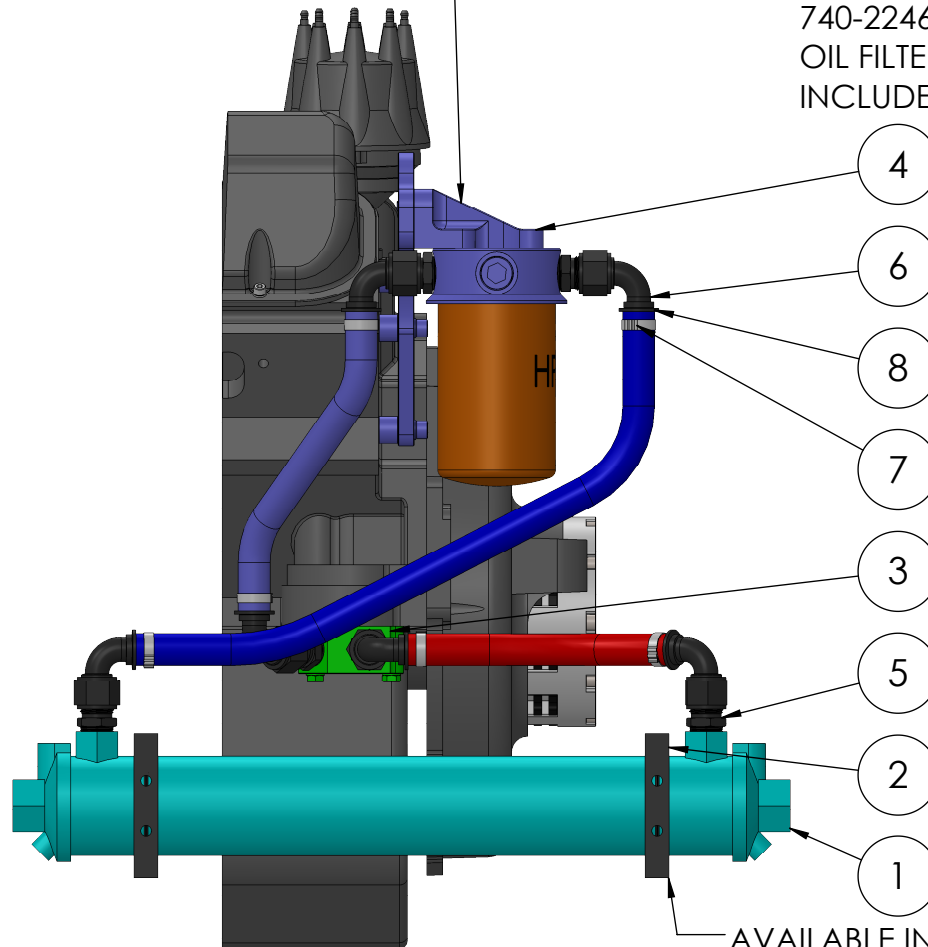

**HARDIN
MARINE**

11 Industry Dr. Palm Coast, FL 32137
386-445-2500 / FAX 386-445-1122

PART NO.
620-834P
620-834BK

TITLE:

1000 HP GEN 5/6 REMOTE
MOUNT OIL SYSTEM -12PO

www.hardin-marine.com

AVAILABLE IN:
625-7745 POLISHED
625-7742 BLACK

740-22460 HP4
740-22465 HP6
OIL FILTER NOT
INCLUDED

AVAILABLE IN:
620-203 POLISHED
620-204 BLACK

ITEM NO.	PART NUMBER	DESCRIPTION	QTY.
1	620-575	OIL COOLER	1
2	620-203	3" COOLER CLAMP	2
3	625-7916	3/4 NPT SIDE INLET OIL ADAPTER - GEN 5/6	1
4	625-7745	OIL FILTER HEAD ASSEMBLY	1
5	552-981612BB	FITTING, 3/4NPT x -12	6
6	552-239012BB	HOSE END, -12 90 DEG.	6
7	552-818412	CLAMP, -12 PUSH LOC	6
8	552-520012	-12 PUSH ON HOSE	10