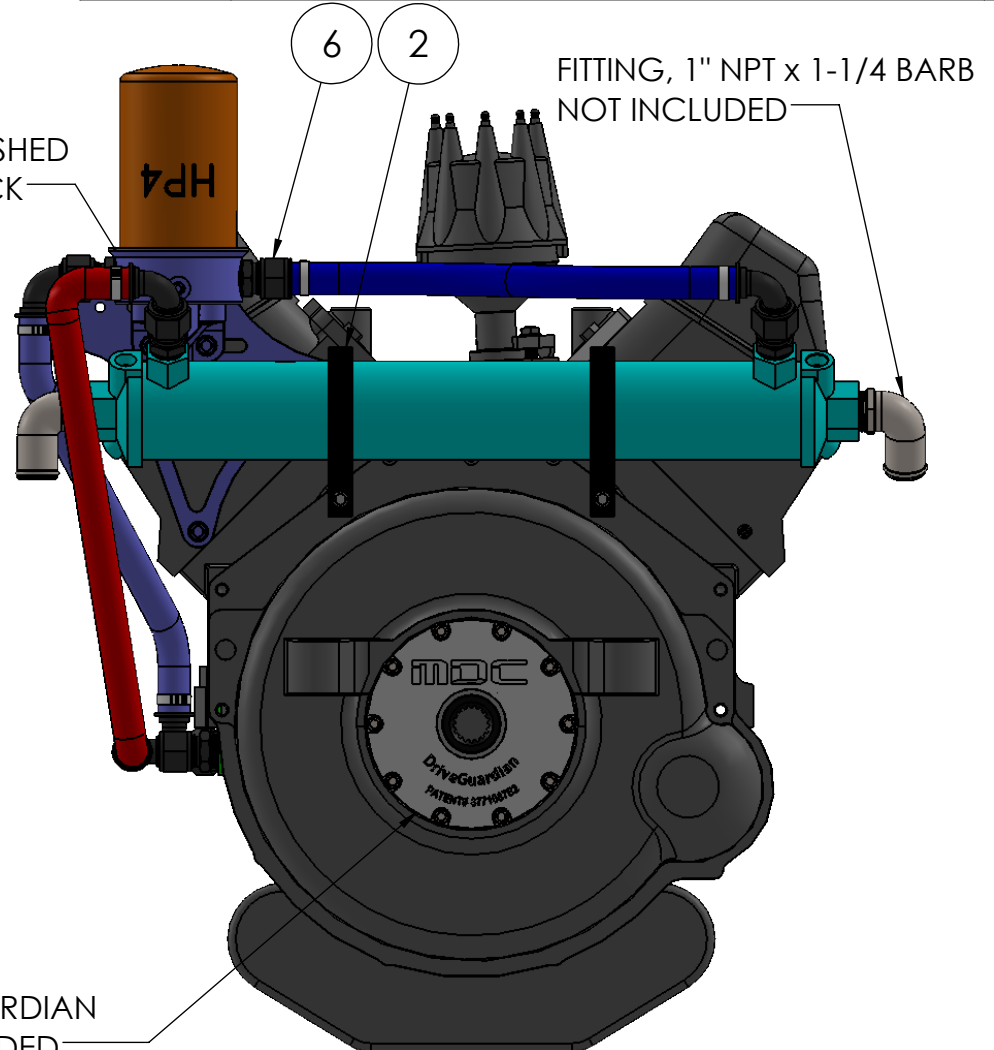

HARDIN MARINE 11 Industry Dr. Palm Coast, FL 32137
386-445-2500 / FAX 386-445-1122

PART NO.
620-817P
620-817BK

TITLE:

1000 HP GEN 4 OIL SYSTEM -12PO

www.hardin-marine.com

740-22460 HP4
740-22465 HP6
OIL FILTER NOT
INCLUDED

AVAILABLE IN:
625-7745 POLISHED
625-7742 BLACK

221-1015
DRIVE GUARDIAN
NOT INCLUDED

ITEM NO.	PART NUMBER	DESCRIPTION	QTY.
1	620-575	OIL COOLER	1
2	625-7005	BRAVO OIL COOLER MOUNT	2
3	625-7914	3/4 NPT SIDE INLET OIL ADAPTER - GEN 4	1
4	625-7745	OIL FILTER HEAD ASSEMBLY	1
5	552-981612BB	FITTING, 3/4NPT x -12	6
6	552-230012BB	HOSE END, -12	1
7	552-239012BB	HOSE END, -12 90 DEG.	5
8	552-818412	CLAMP, -12 PUSH LOC	6
9	552-520012	-12 PUSH ON HOSE	10

FITTING, 1" NPT x 1-1/4 BARB
NOT INCLUDED

THIS DRAWING IS CONFIDENTIAL AND IS SUPPLIED ON EXPRESS CONDITION THAT IT SHALL NOT BE LENT, COPIED OR DISCLOSED TO ANY OTHER PERSON OR USED FOR ANY OTHER PURPOSE WITHOUT WRITTEN CONSENT OF HARDIN MARINE INC.. BREACH OF THIS CONTRACT WILL HOLD AND IT'S PRINCIPALS LIABLE FOR LOSS AND DAMAGES.