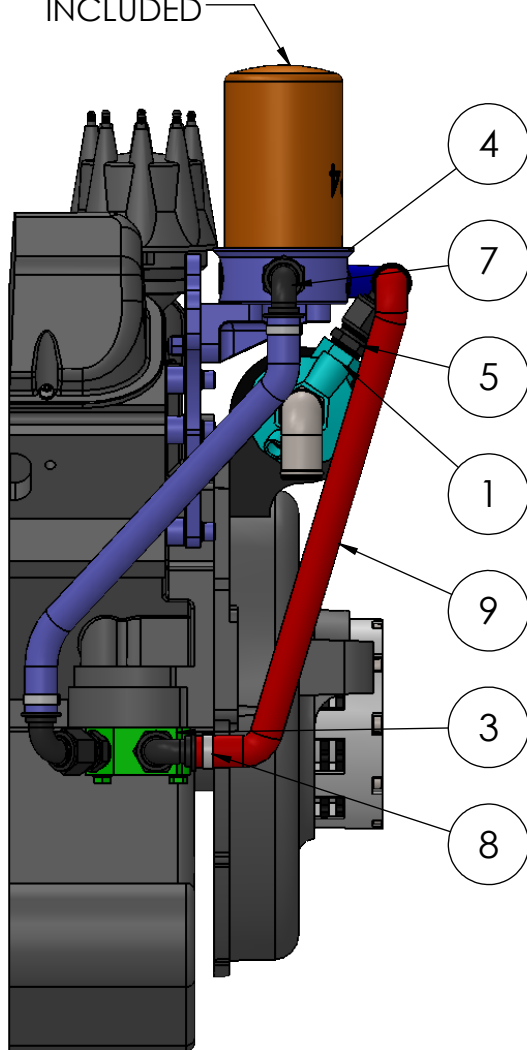

HARDIN MARINE 11 Industry Dr. Palm Coast, FL 32137
386-445-2500 / FAX 386-445-1122

PART NO.
620-817P
620-817BK

TITLE:

1000 HP GEN 4 OIL SYSTEM -12PO

www.hardin-marine.com

740-22460 HP4
740-22465 HP6
OIL FILTER NOT
INCLUDED

AVAILABLE IN:
625-7745 POLISHED
625-7742 BLACK

221-1015
DRIVE GUARDIAN
NOT INCLUDED

ITEM NO.	PART NUMBER	DESCRIPTION	QTY.
1	620-575	OIL COOLER	1
2	625-7005	BRAVO OIL COOLER MOUNT	2
3	625-7914	3/4 NPT SIDE INLET OIL ADAPTER - GEN 4	1
4	625-7745	OIL FILTER HEAD ASSEMBLY	1
5	552-981612BB	FITTING, 3/4NPT x -12	6
6	552-230012BB	HOSE END, -12	1
7	552-239012BB	HOSE END, -12 90 DEG.	5
8	552-818412	CLAMP, -12 PUSH LOC	6
9	552-520012	-12 PUSH ON HOSE	10

FITTING, 1" NPT x 1-1/4 BARB
NOT INCLUDED

THIS DRAWING IS CONFIDENTIAL AND IS SUPPLIED ON EXPRESS CONDITION THAT IT SHALL NOT BE LENT, COPIED OR DISCLOSED TO ANY OTHER PERSON OR USED FOR ANY OTHER PURPOSE WITHOUT WRITTEN CONSENT OF HARDIN MARINE INC.. BREACH OF THIS CONTRACT WILL HOLD AND IT'S PRINCIPALS LIABLE FOR LOSS AND DAMAGES.