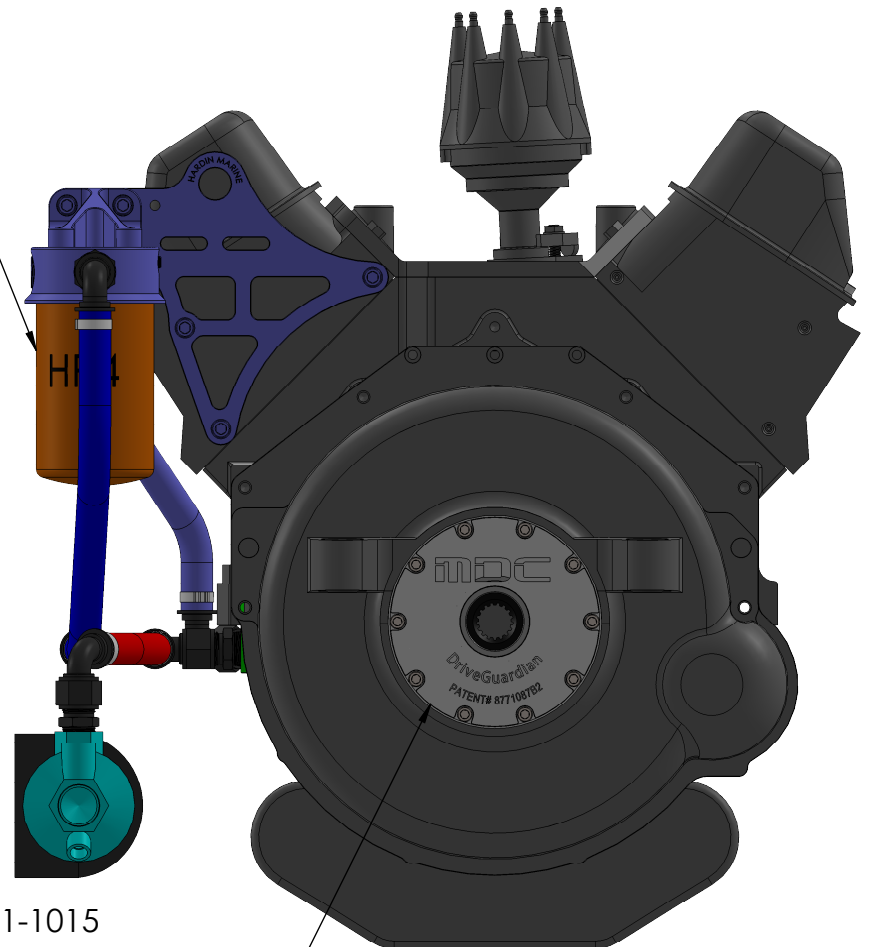

HARDIN MARINE 11 Industry Dr. Palm Coast, FL 32137
386-445-2500 / FAX 386-445-1122

PART NO.
620-816P
620-816BK

TITLE: 1000 HP GEN 4 REMOTE MOUNT
OIL SYSTEM -12PO

www.hardin-marine.com

AVAILABLE IN:
625-7745 POLISHED
625-7742 BLACK

740-22460 HP4
740-22465 HP6
OIL FILTER NOT
INCLUDED

AVAILABLE IN:
620-203 POLISHED
620-204 BLACK

221-1015
DRIVE GUARDIAN
NOT INCLUDED

ITEM NO.	PART NUMBER	DESCRIPTION	QTY.
1	620-575	OIL COOLER	1
2	620-203	3" COOLER CLAMP	2
3	625-7914	3/4 NPT SIDE INLET OIL ADAPTER - GEN 4	1
4	625-7745	OIL FILTER HEAD ASSEMBLY	1
5	552-981612BB	FITTING, 3/4NPT x -12	6
6	552-239012BB	HOSE END, -12 90 DEG.	6
7	552-818412	CLAMP, -12 PUSH LOC	6
8	552-520012	-12 PUSH ON HOSE	10