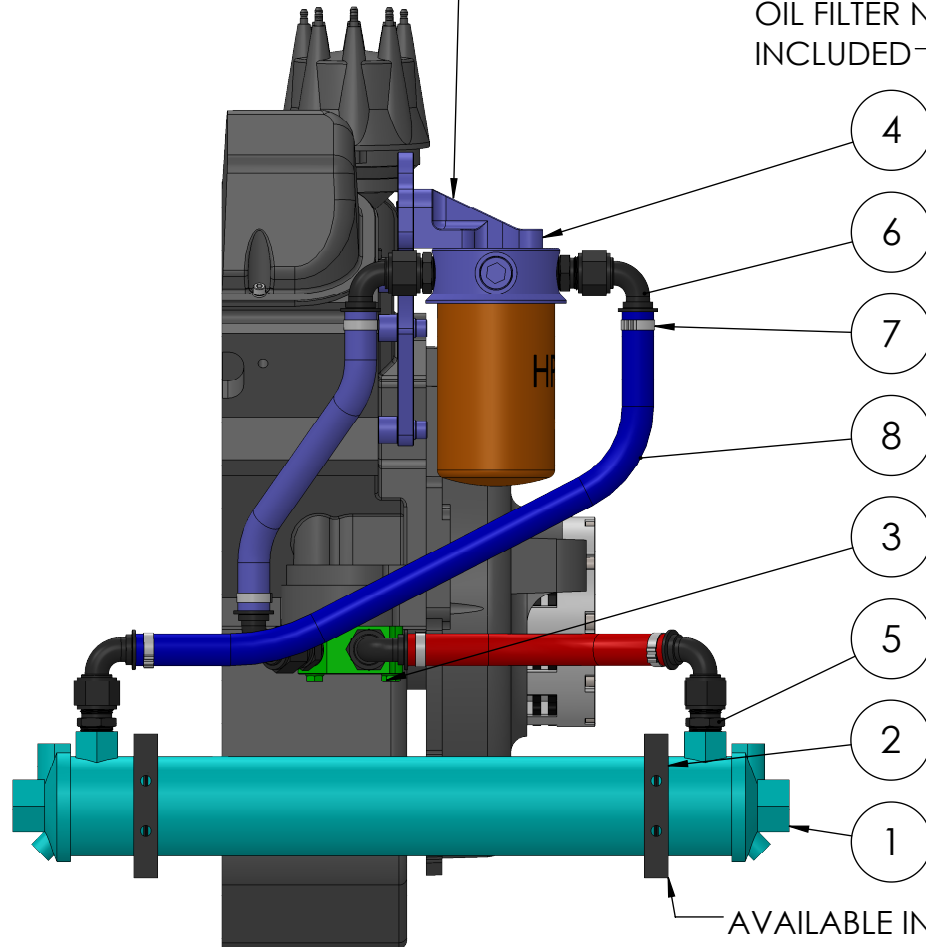

HARDIN MARINE 11 Industry Dr. Palm Coast, FL 32137
386-445-2500 / FAX 386-445-1122

PART NO.
620-816P
620-816BK

TITLE: 1000 HP GEN 4 REMOTE MOUNT
OIL SYSTEM -12PO

www.hardin-marine.com

AVAILABLE IN:
625-7745 POLISHED
625-7742 BLACK

740-22460 HP4
740-22465 HP6
OIL FILTER NOT
INCLUDED

AVAILABLE IN:
620-203 POLISHED
620-204 BLACK

221-1015
DRIVE GUARDIAN
NOT INCLUDED

ITEM NO.	PART NUMBER	DESCRIPTION	QTY.
1	620-575	OIL COOLER	1
2	620-203	3" COOLER CLAMP	2
3	625-7914	3/4 NPT SIDE INLET OIL ADAPTER - GEN 4	1
4	625-7745	OIL FILTER HEAD ASSEMBLY	1
5	552-981612BB	FITTING, 3/4NPT x -12	6
6	552-239012BB	HOSE END, -12 90 DEG.	6
7	552-818412	CLAMP, -12 PUSH LOC	6
8	552-520012	-12 PUSH ON HOSE	10