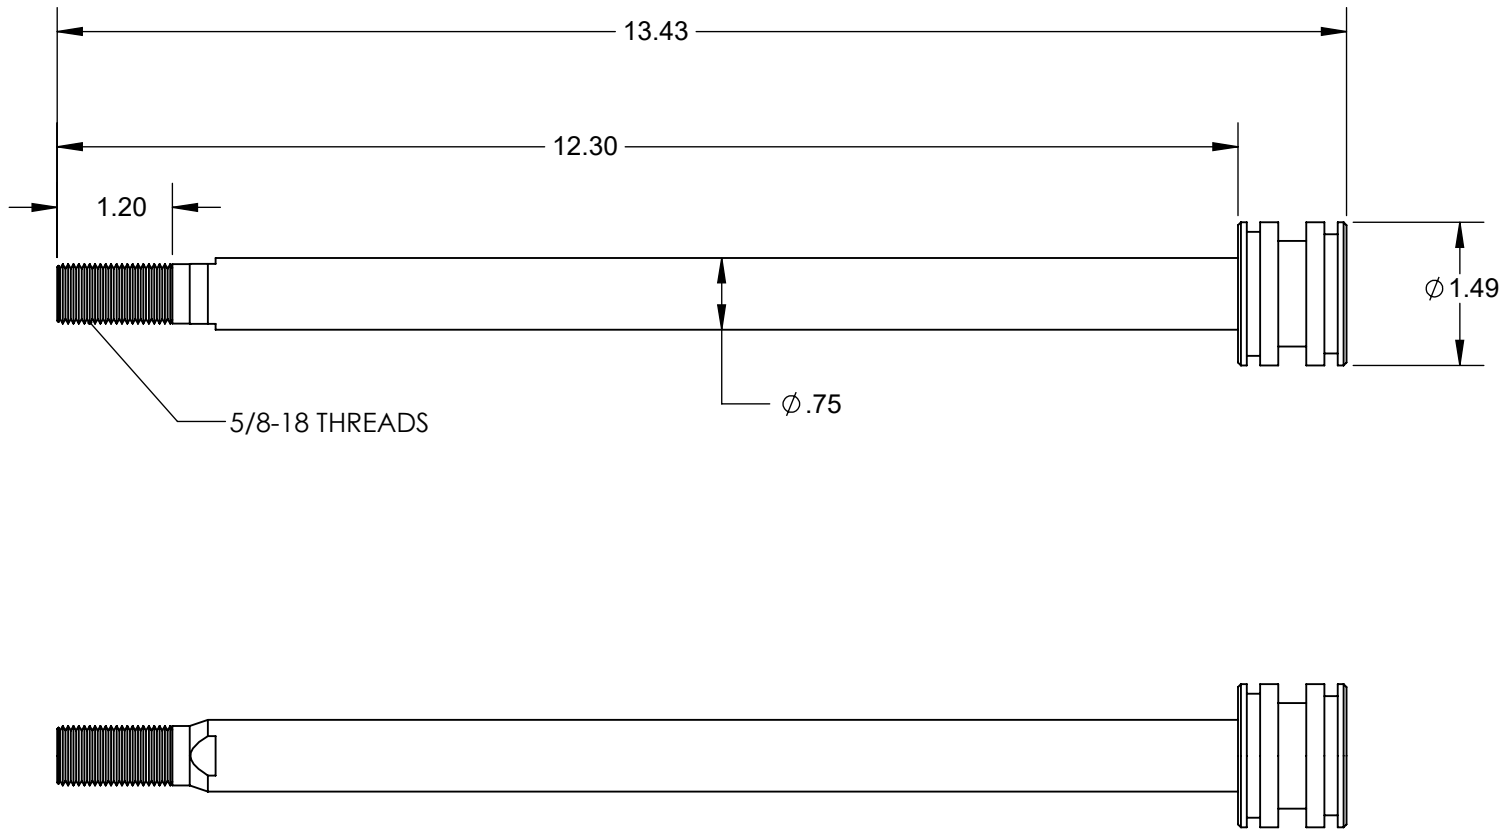

HARDIN
MARINE

11 Industry Dr. Palm Coast, FL 32137
386-445-2500 / FAX 386-445-1122

PART NO.

137-9487

TITLE:

ROD, 8" STEERING RAM

www.hardin-marine.com

THIS DRAWING IS CONFIDENTIAL AND IS SUPPLIED ON EXPRESS CONDITION THAT IT SHALL NOT BE LENT, COPIED OR DISCLOSED TO ANY OTHER PERSON OR USED FOR ANY OTHER PURPOSE WITHOUT WRITTEN CONSENT OF HARDIN MARINE INC.. BREACH OF THIS CONTRACT WILL HOLD AND IT'S PRINCIPALS LIABLE FOR LOSS AND DAMAGES.