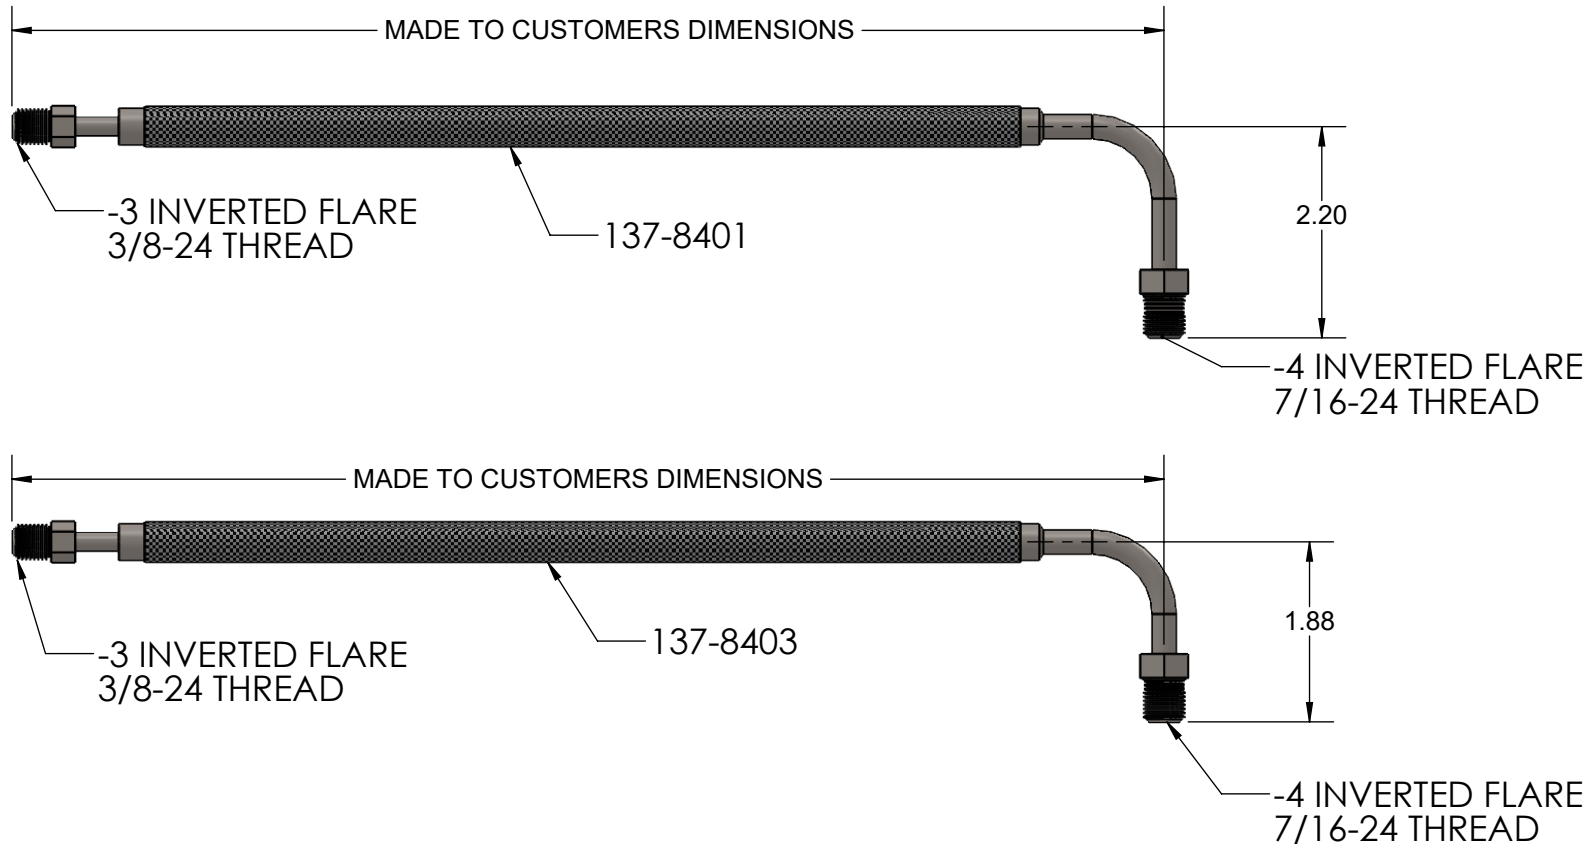

HARDIN MARINE 11 Industry Dr. Palm Coast, FL 32137
386-445-2500 / FAX 386-445-1122

PART NO.
137-8402

TITLE:
OUTDRIVE TRIM HOSES - LONG & SHORT

www.hardin-marine.com

PRICE IS PER INCH. MINIMUM PRICED LENGHT IS 60". IF YOU NEED A HOSE UNDER 60" IN LENGTH, YOU STILL WILL CHARGED FOR 60". HOSE ARE MADE TO ORDER AND ARE NOT RETURNABLE. THIS PART NUMBER COMES WITH 1 OF 137-8401 & 1 OF 137-8403. IF YOU NEED 2 DIFFERENT LENGTHS HOSES, YOUR PRICE WILL BASED UPON THE LONGEST LENGTH HOSE. THESE 2 DIFFERENT HEIGHT HOSE ENDS ARE NEED SO THE LONGEST GOES OVER TOP OF THE OTHER WHEN MOUNTING TO THE OUTDRIVE CONNECTOR BLOCK.