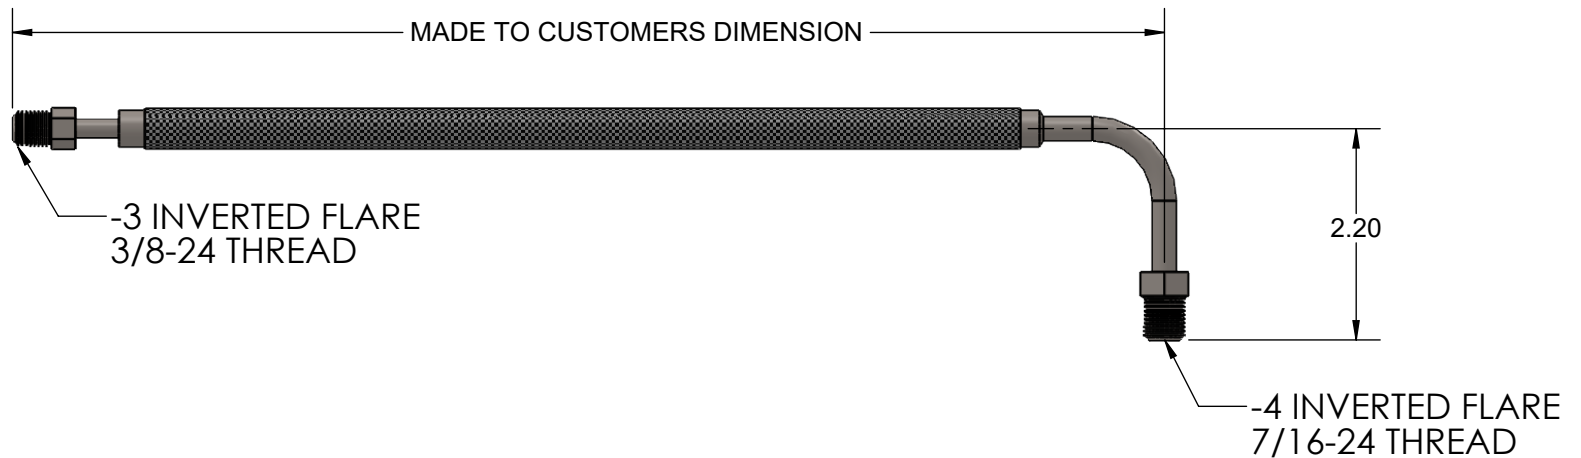

HARDIN MARINE 11 Industry Dr. Palm Coast, FL 32137
386-445-2500 / FAX 386-445-1122

PART NO.
137-8401

TITLE:
OUTDRIVE TRIM HOSE - LONG RADIUS

www.hardin-marine.com

PRICE IS PER INCH. MINIMUM PRICED LENGHT IS 60". IF YOU NEED A HOSE UNDER 60" IN LENGTH, YOU STILL WILL CHARGED FOR 60". HOSE ARE MADE TO ORDER AND ARE NOT RETURNABLE.