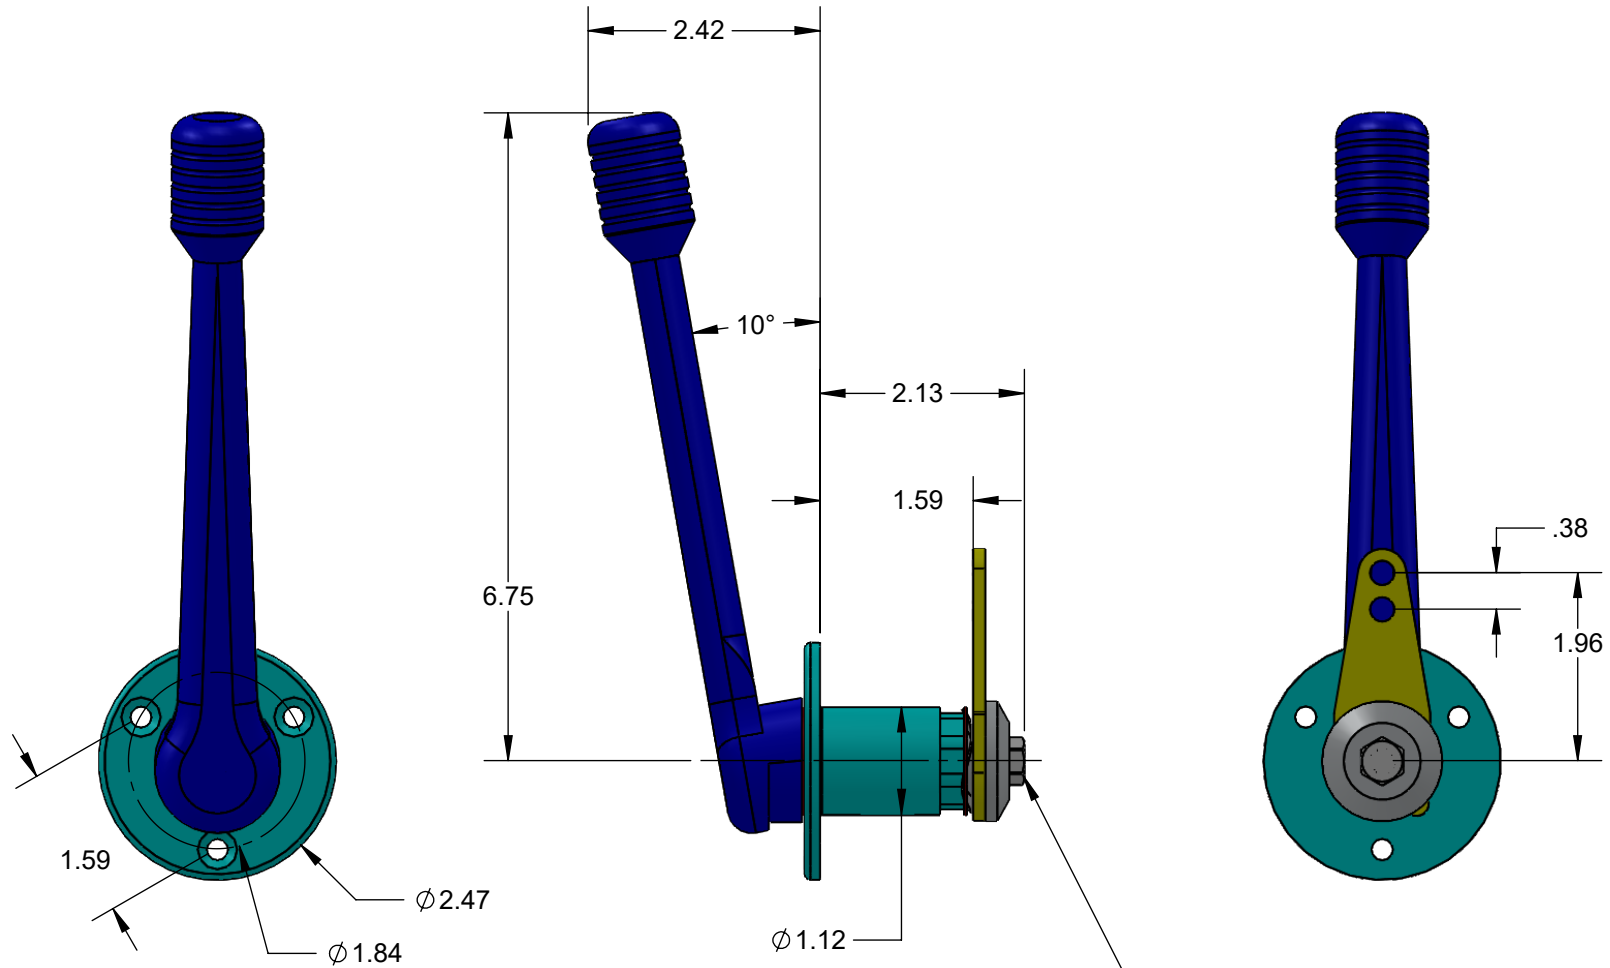

HARDIN  
MARINE

11 Industry Dr. Palm Coast, FL 32137  
386-445-2500 / FAX 386-445-1122

PART NO.

125-SL35

TITLE:

ST CONTROL

www.hardin-marine.com

THIS 1/4 BOLT COMES LOOSE FROM THE FACTORY. BEFORE  
INSTALLING, APPLY LOCTITE. USING 7/16 WRENCH, TIGHTEN  
UNTIL YOU FEEL SLIGHT DRAG. DO NOT OVER TIGHTEN.