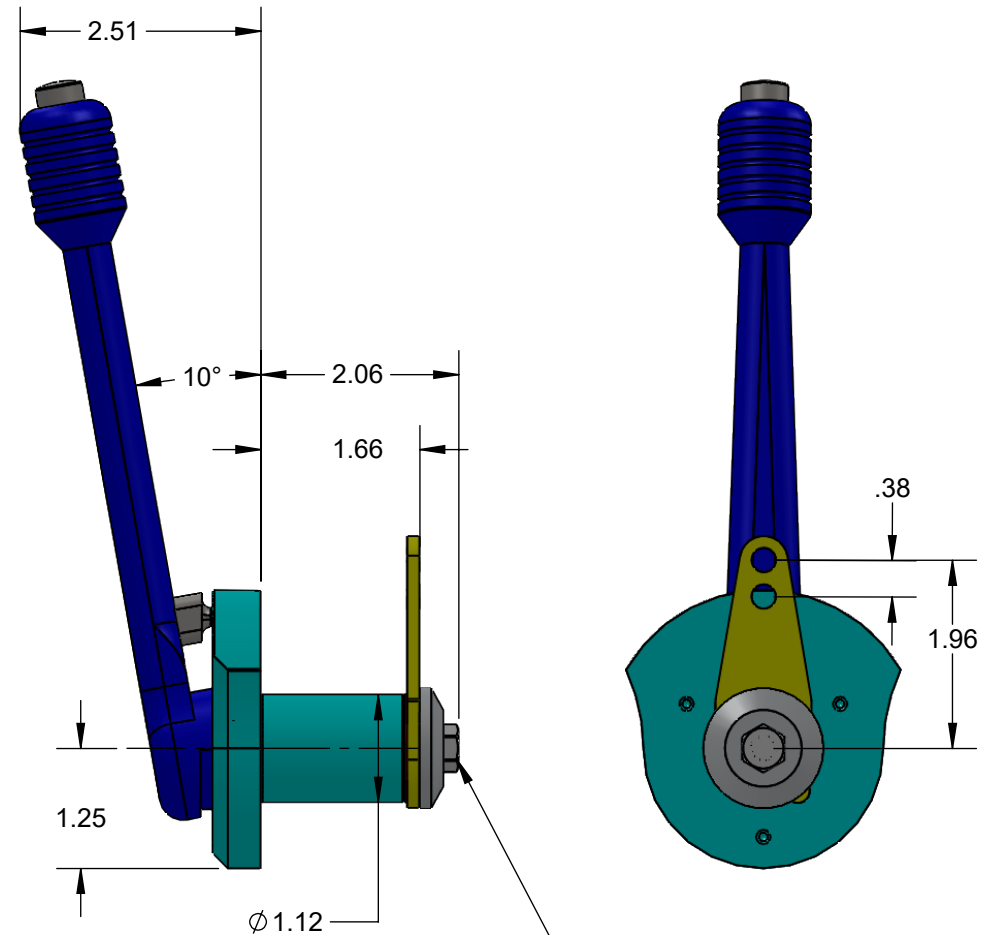

HARDIN
MARINE

11 Industry Dr. Palm Coast, FL 32137
386-445-2500 / FAX 386-445-1122

PART NO.
125-TH400

TITLE:

6 POSITION LOCKING CONTROL

www.hardin-marine.com

THIS 1/4 BOLT COMES LOOSE FROM THE FACTORY. BEFORE INSTALLING, APPLY LOCTITE. USING 7/16 WRENCH, TIGHTEN UNTIL YOU FEEL SLIGHT DRAG. DO NOT OVER TIGHTEN.