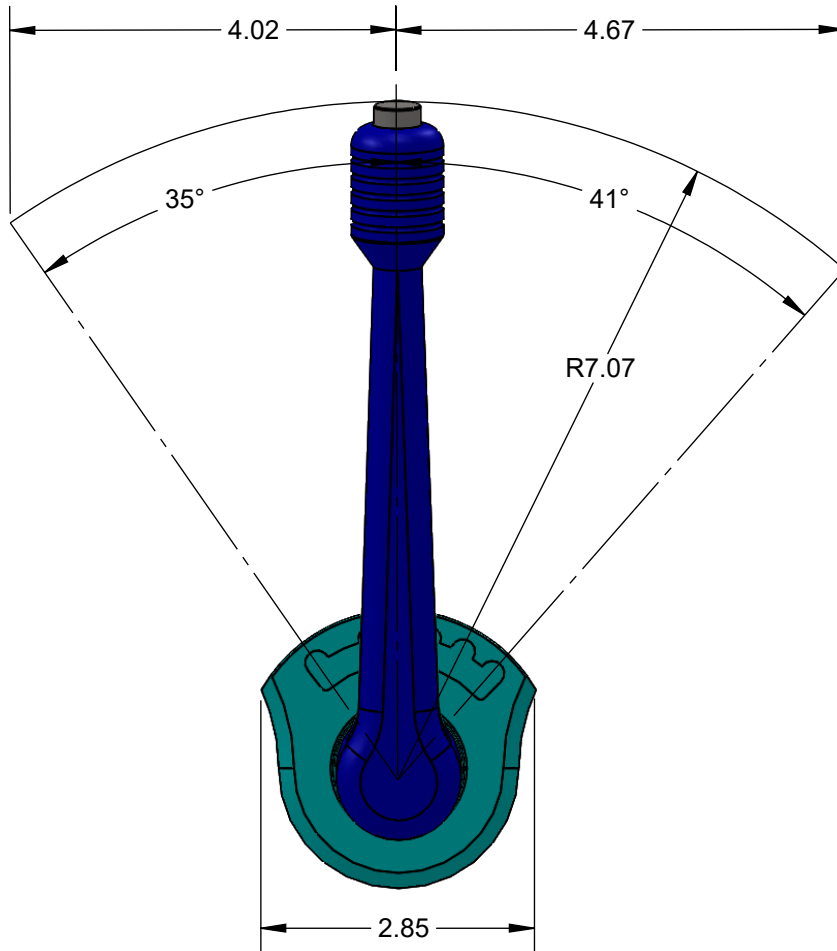

HARDIN
MARINE

11 Industry Dr. Palm Coast, FL 32137
386-445-2500 / FAX 386-445-1122

PART NO.
125-TH400

TITLE:

6 POSITION LOCKING CONTROL

www.hardin-marine.com

THIS 1/4 BOLT COMES LOOSE FROM THE FACTORY. BEFORE INSTALLING, APPLY LOCTITE. USING 7/16 WRENCH, TIGHTEN UNTIL YOU FEEL SLIGHT DRAG. DO NOT OVER TIGHTEN.