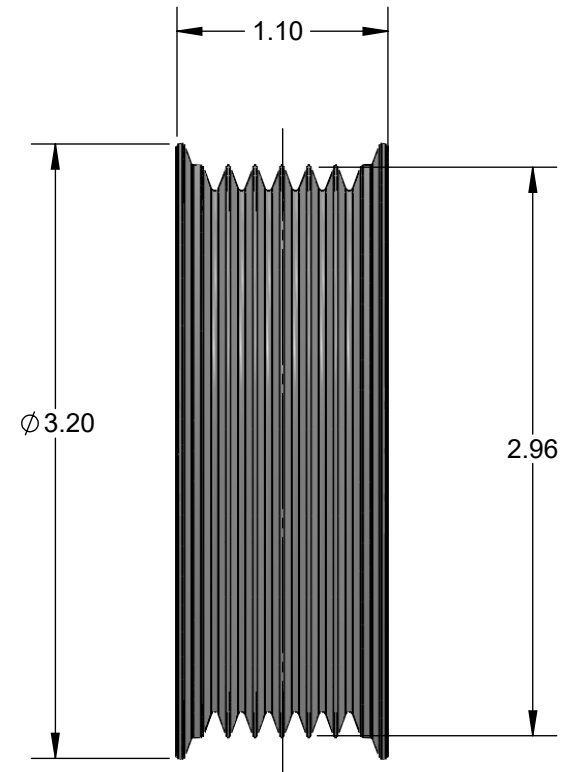

HARDIN
MARINE

11 Industry Dr. Palm Coast, FL 32137
386-445-2500 / FAX 386-445-1122

PART NO.

625-8179

TITLE:

RIBBED IDLER PULLEY

www.hardin-marine.com

BEARING IS ON CENTERLINE OF THE PULLEY